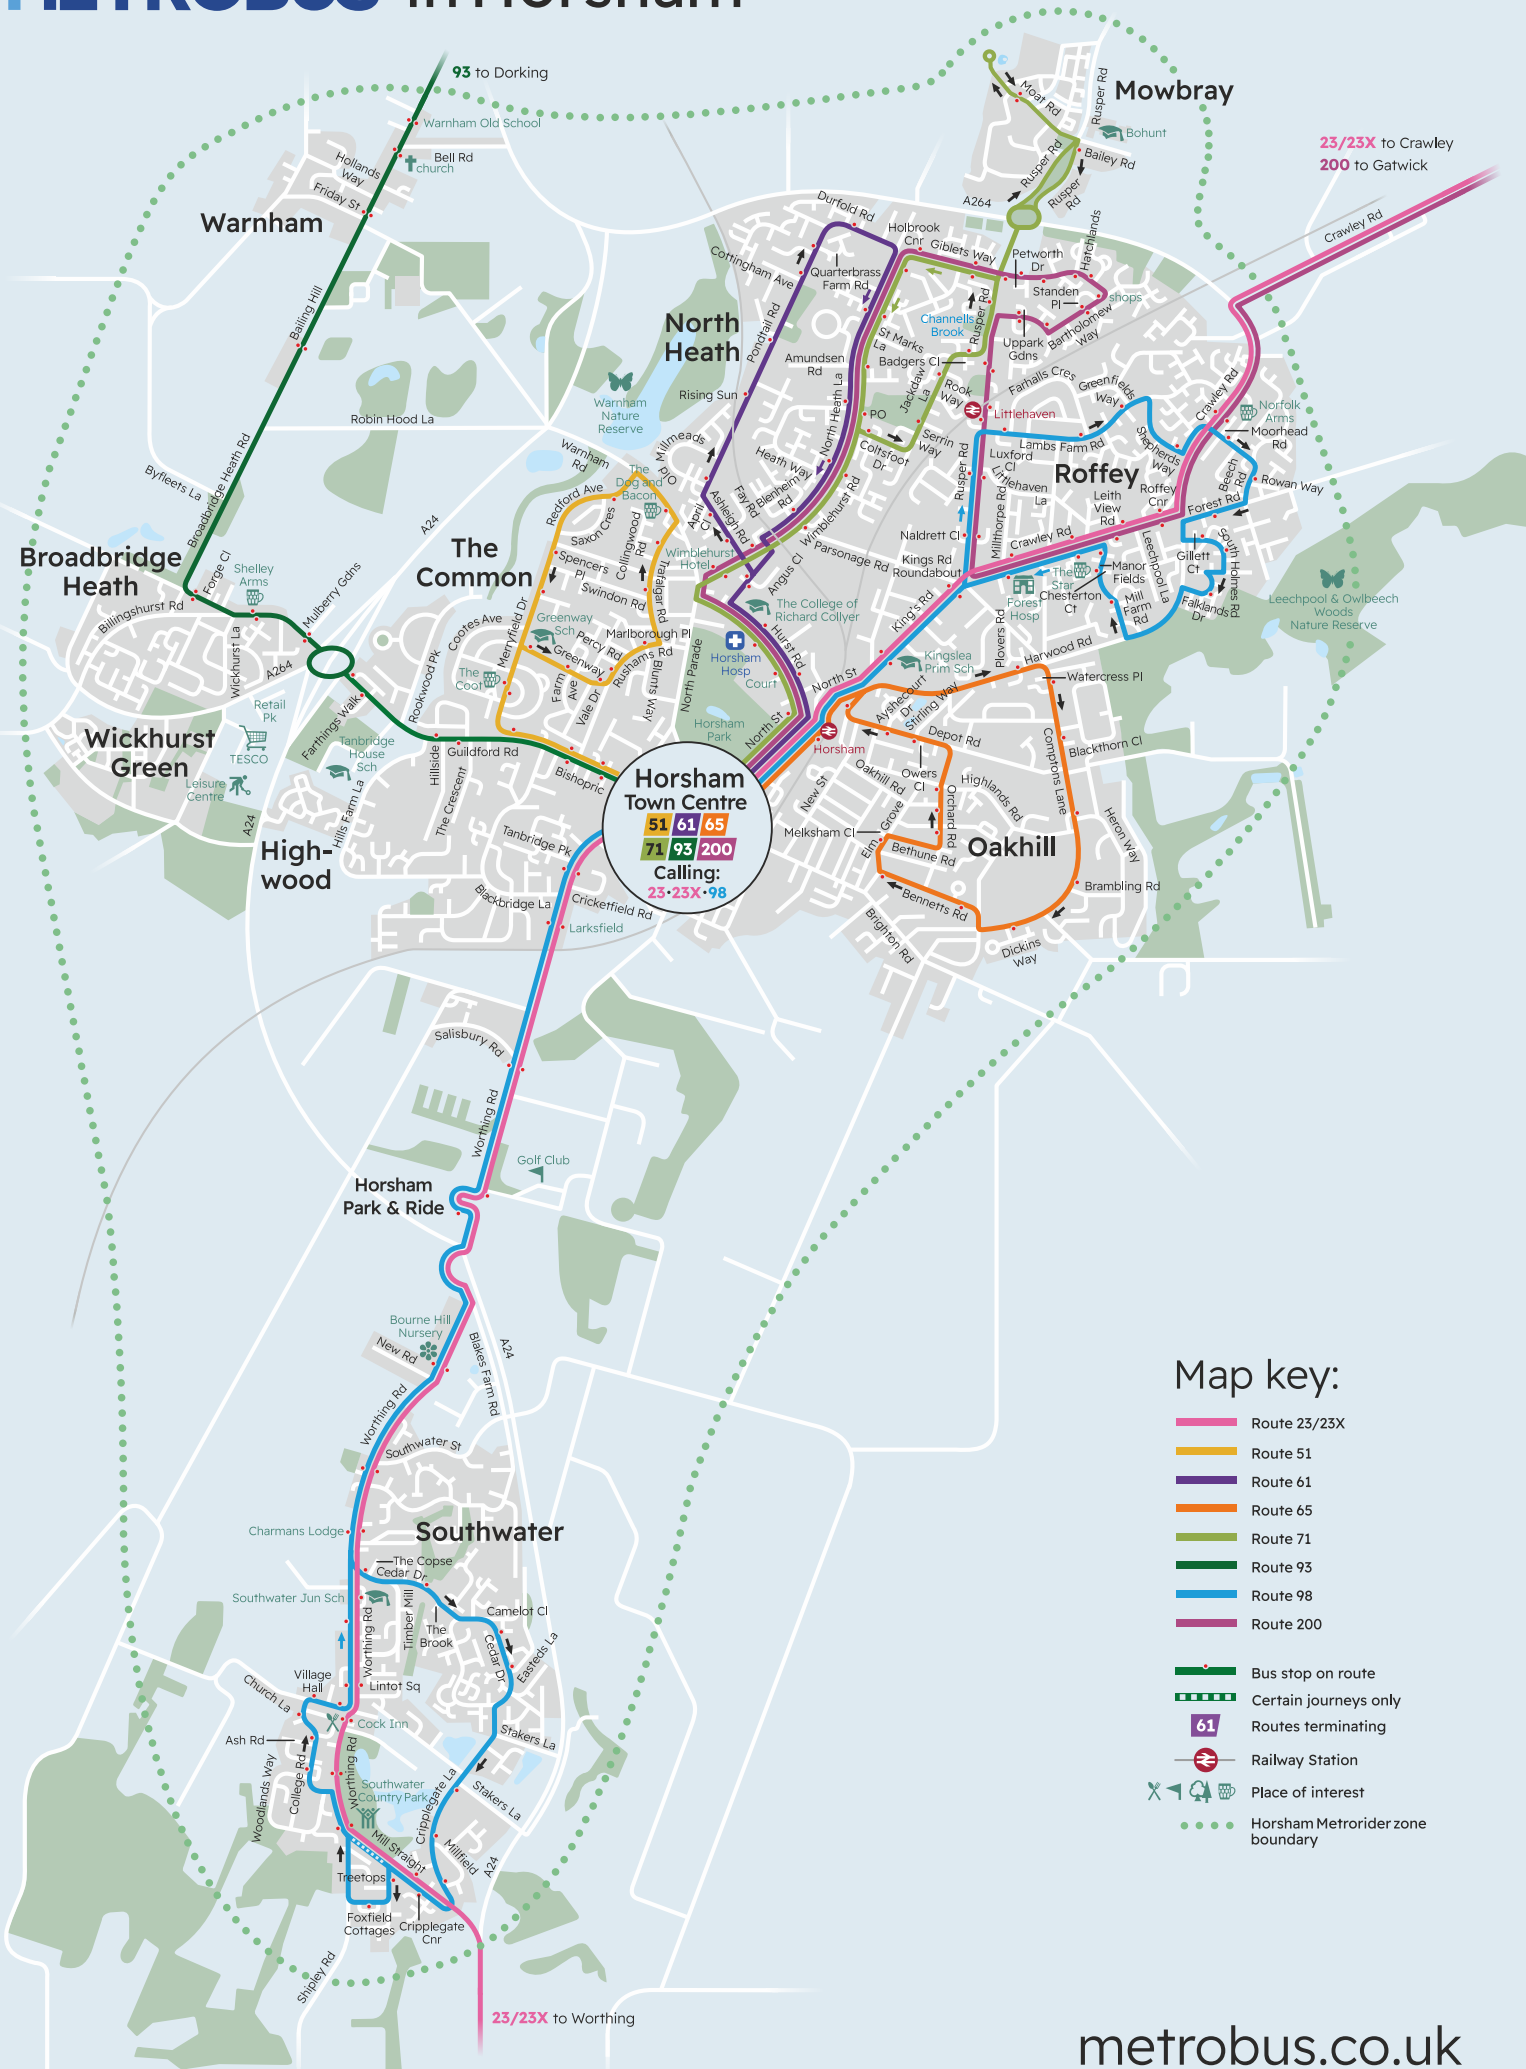

# METROBUS in Horsham

**Horsham Town Centre**  
 51 61 65  
 71 93 200  
 Calling:  
 23·23X·98

## Map key:

- Route 23/23X
- Route 51
- Route 61
- Route 65
- Route 71
- Route 93
- Route 98
- Route 200
- Bus stop on route
- ⋯ Certain journeys only
- 61 Routes terminating
- Railway Station
- Place of interest
- ⋯⋯⋯ Horsham Metrorider zone boundary