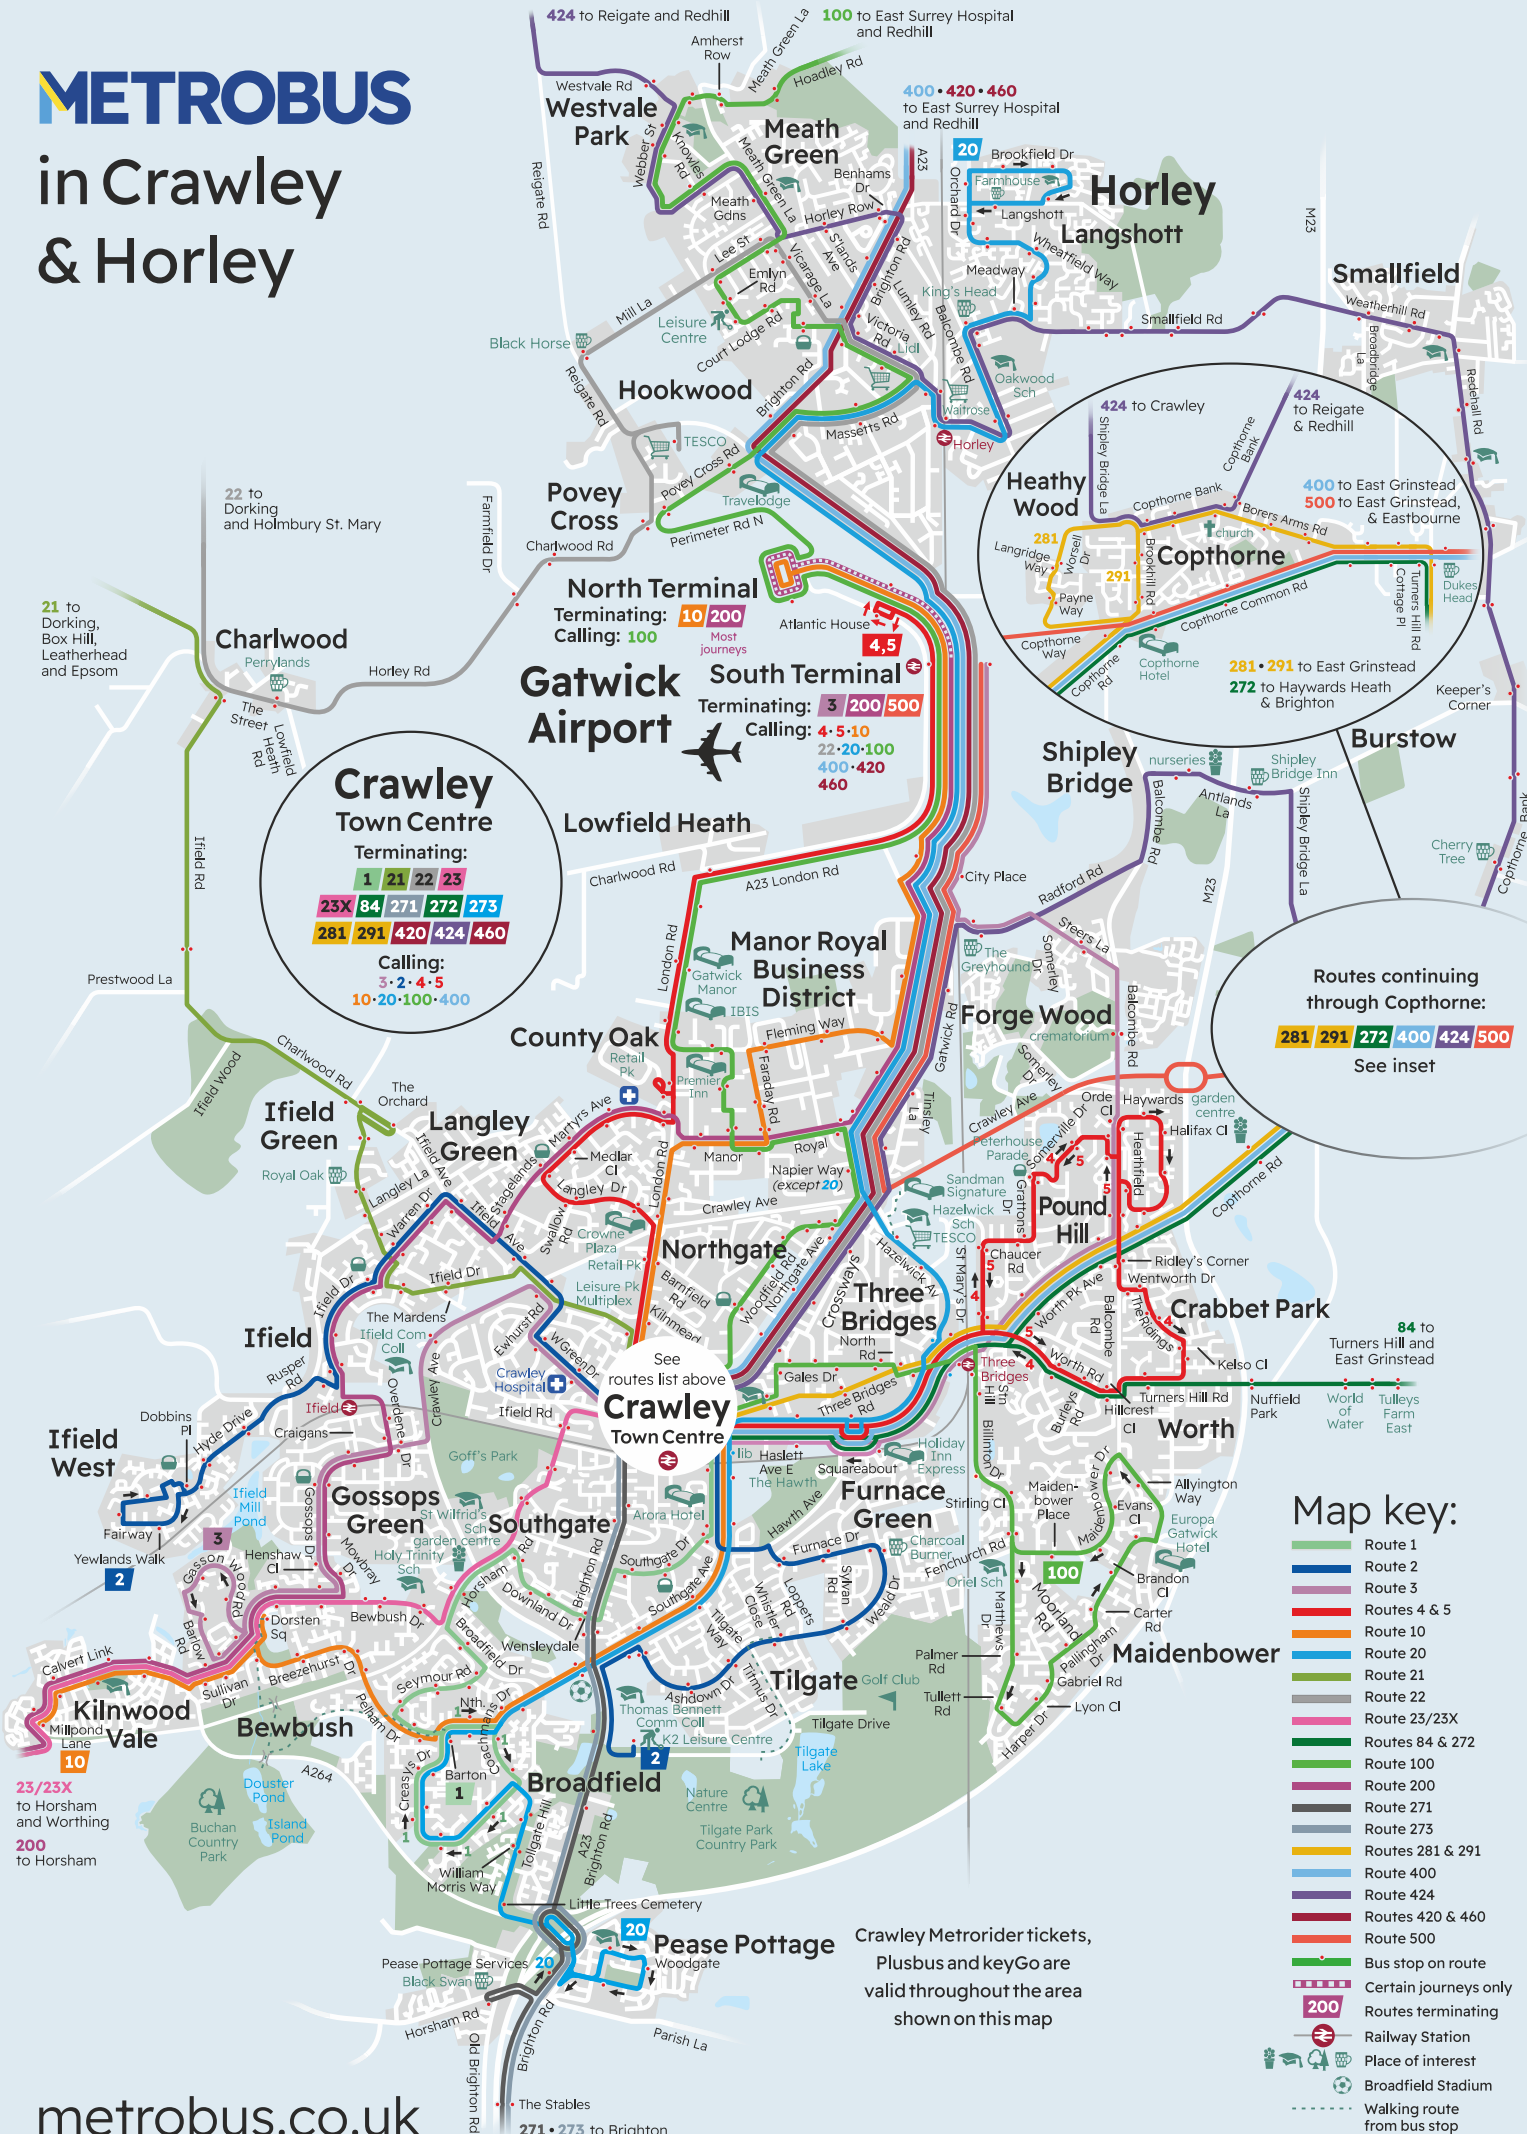

METROBUS

in Crawley & Horley

Crawley Town Centre

Terminating:
1 21 22 23
23X 84 271 272 273
281 291 420 424 460

Calling:
3 2 4 5
10 20 100 400

Routes continuing through Cophorne:
281 291 272 400 424 500
 See inset

North Terminal
 Terminating: **10 200**
 Calling: **100**

South Terminal
 Terminating: **3 200 500**
 Calling: **4 5 10**
22 20 100
400 420
460

See routes list above
Crawley Town Centre

Crawley MetroRider tickets, Plusbus and keyGo are valid throughout the area shown on this map