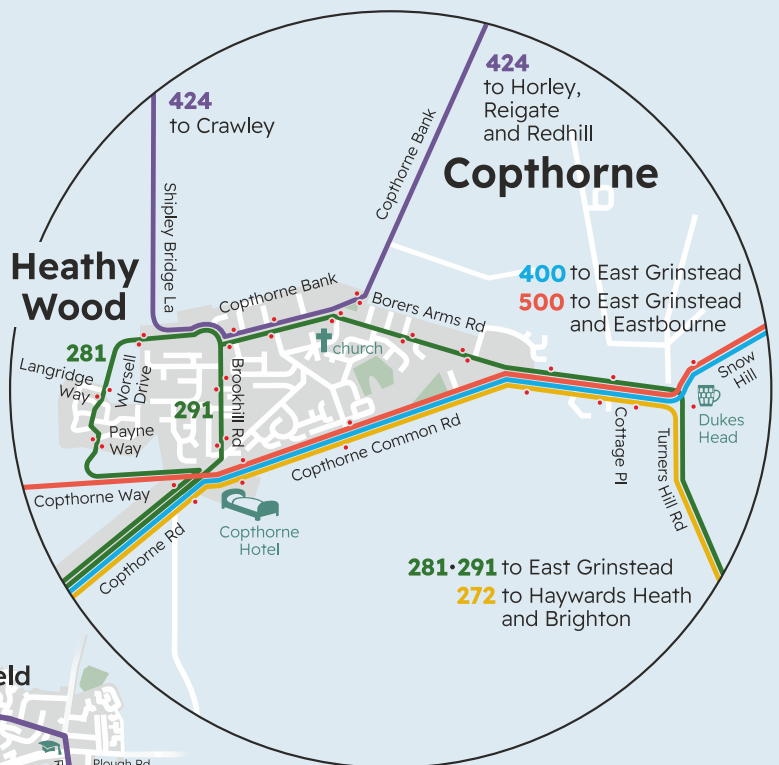

# METROBUS

## in Copthorne & Crawley Down

### Map key:

- Route 272
- Routes 281 & 291
- Route 400
- Route 424
- Route 500
- Bus stop on route
- 500 Routes terminating
- Railway Station
- Place of interest

**Crawley Bus Station**

272 281 291 424

Calling: 400

This map is not to scale