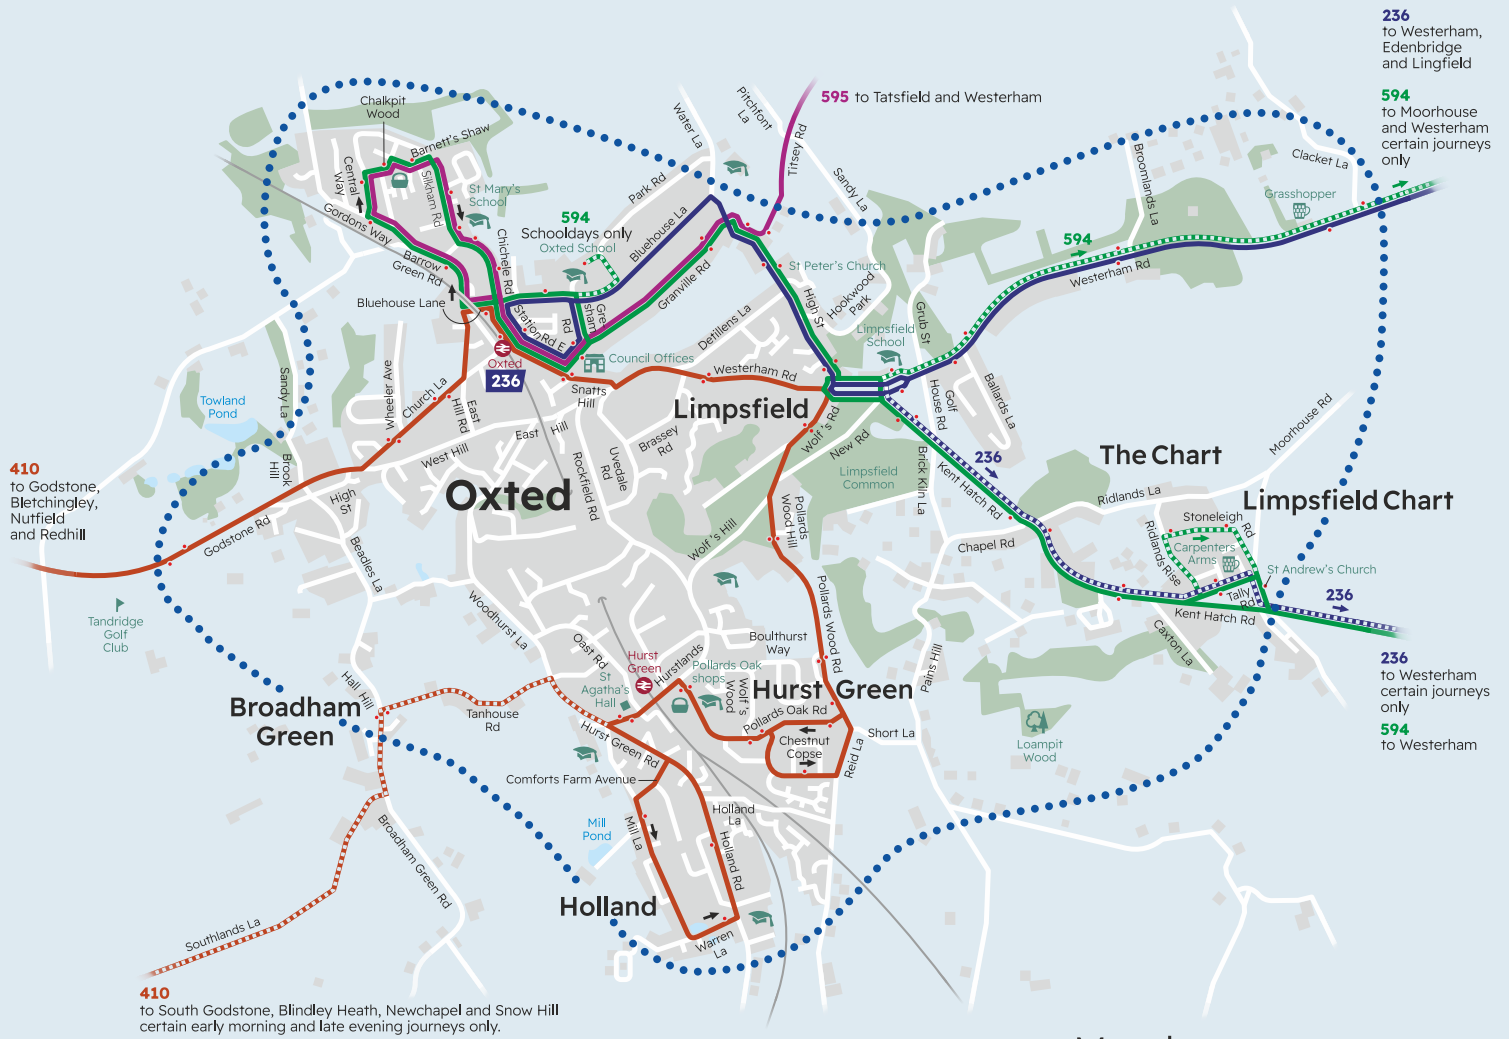

METROBUS in Oxted

Map key:

- Route 236
- Route 410, 410A
- Route 594
- Route 595
- Bus stop on route
- Certain journeys only
- 236 Routes terminating
- Railway Station
- Place of interest
- Oxted Hoppa boundary