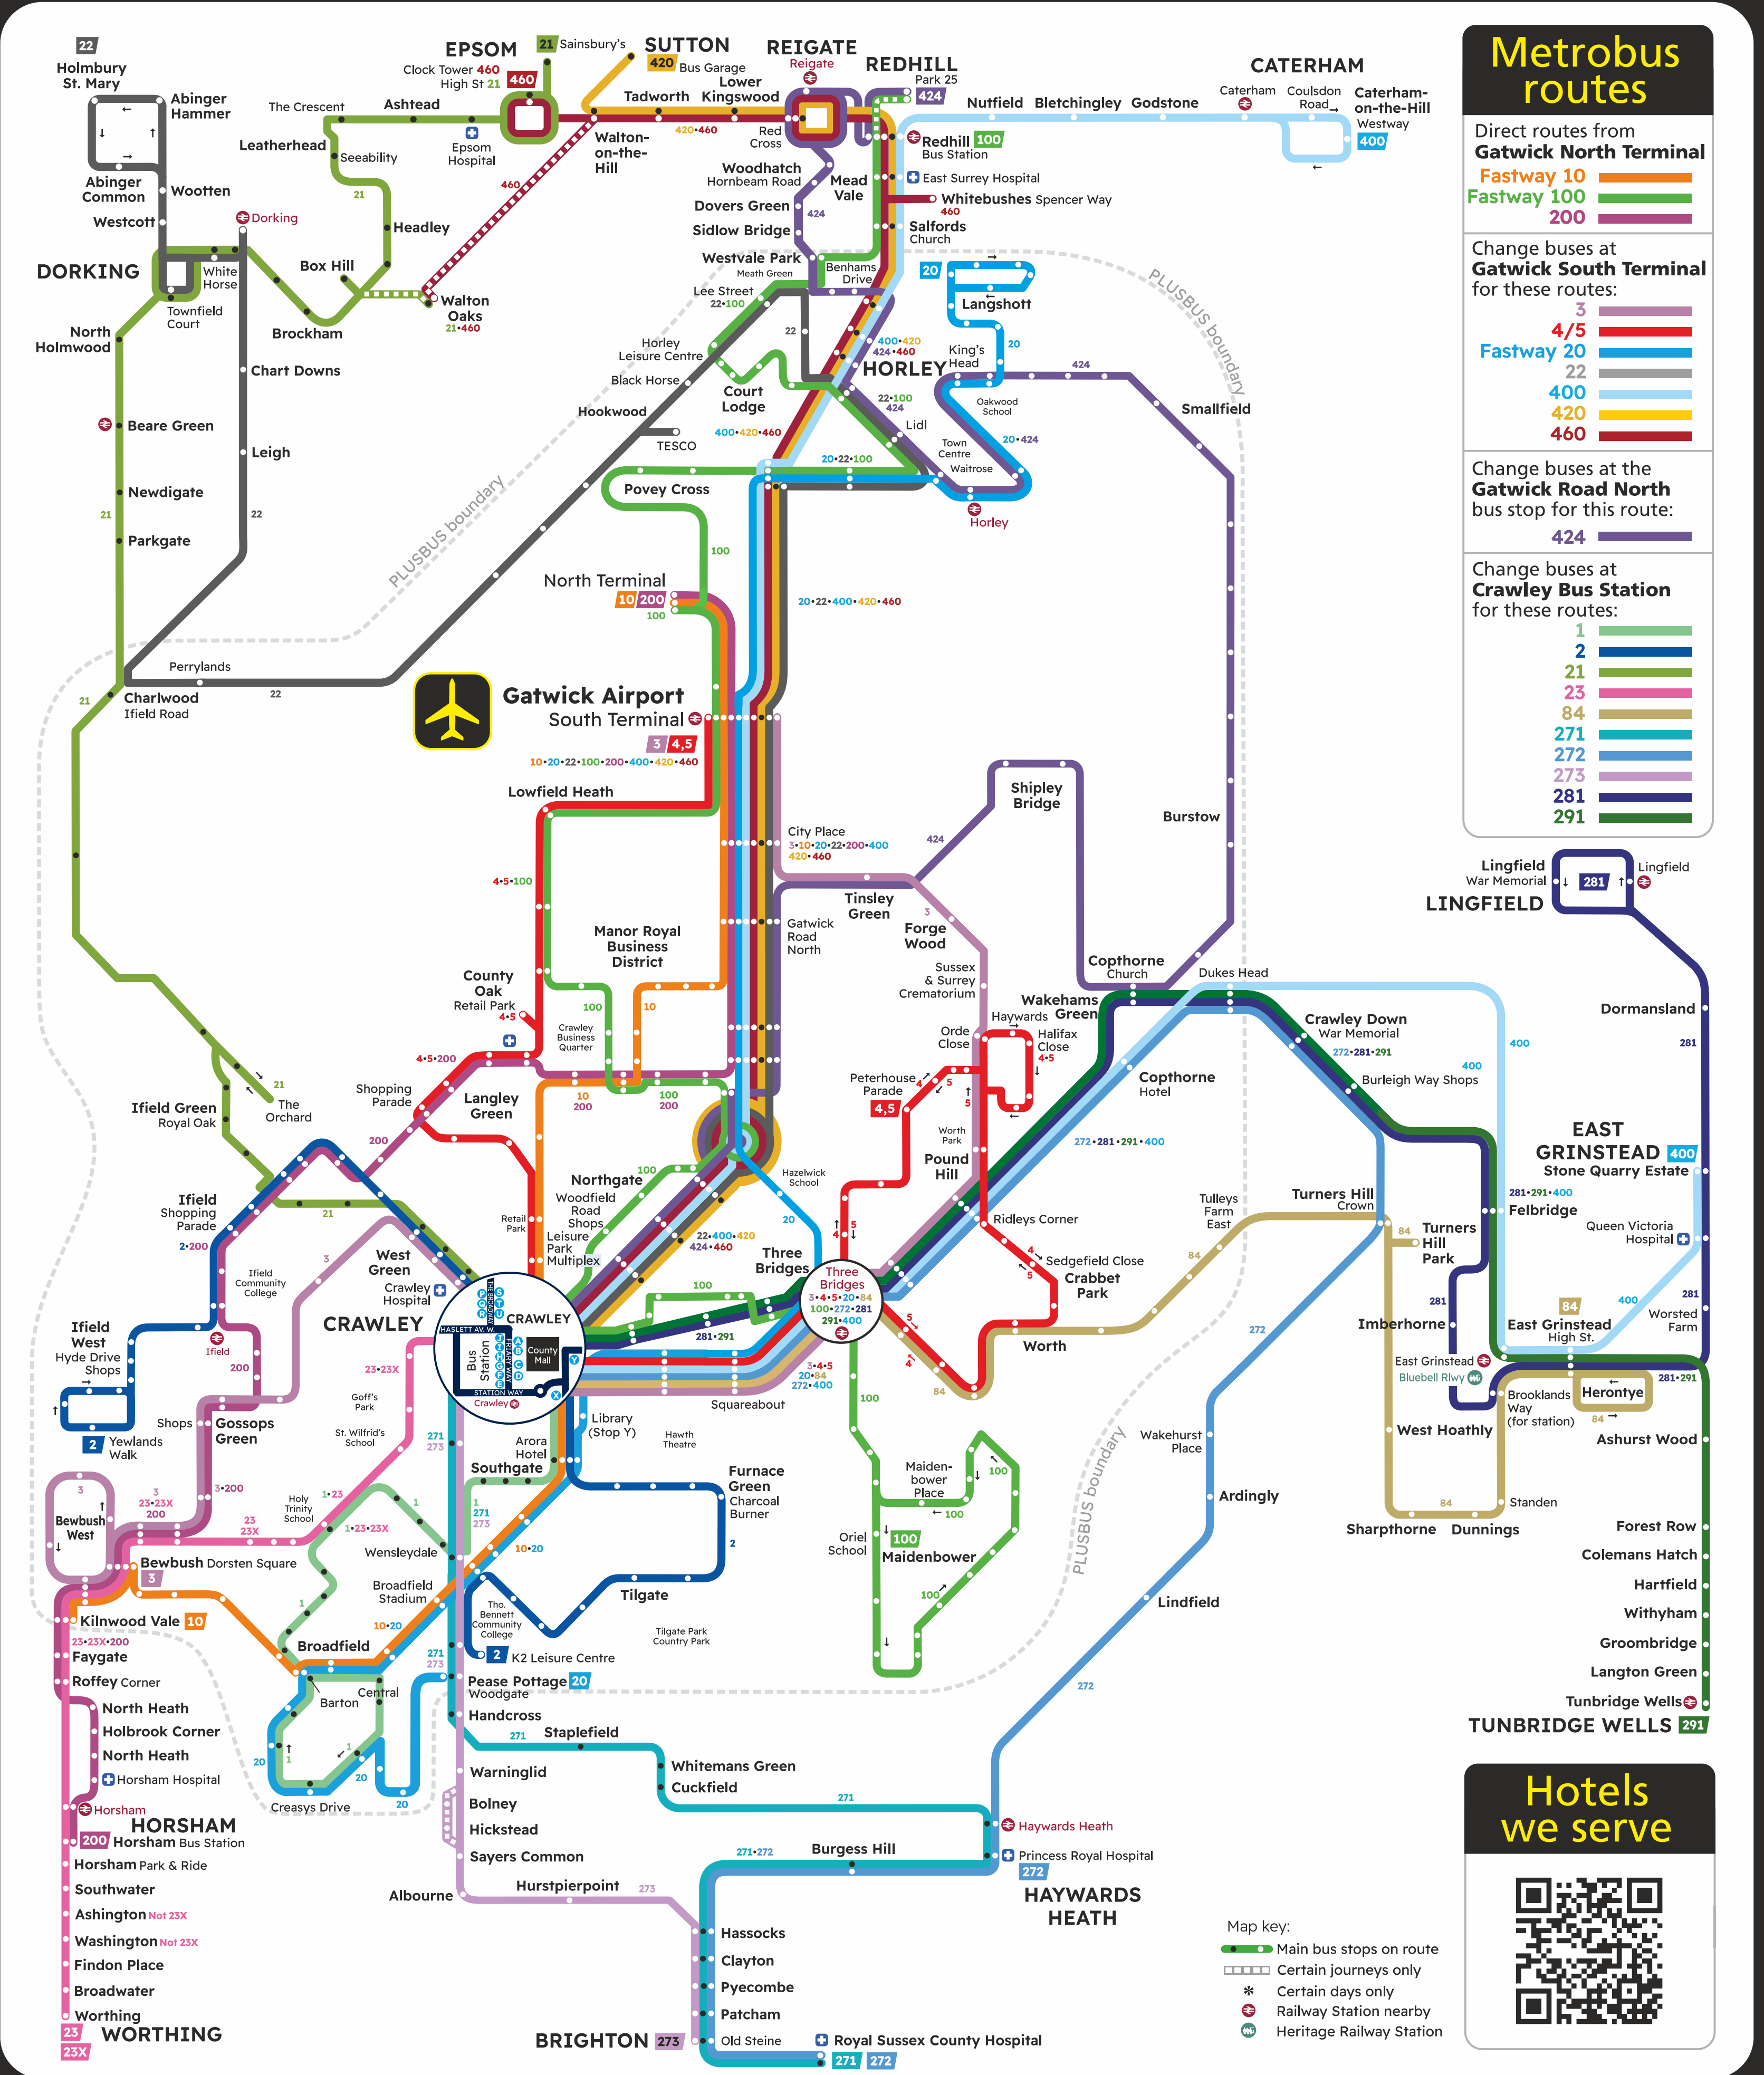

Where To Catch Your Bus at Gatwick North Terminal

27 September 2025

Destinations and Bus Routes

Aviation House.....	10 200	Departs from Stop 9
Banstead.....	420	from S. Terminal northbound stop
Bewbush.....	10 200	Departs from Stop 9
Bletchingley.....	400	from S. Terminal northbound stop
Broadfield.....	10	Departs from Stop 9
Caterham.....	400	from S. Terminal northbound stop
Charlwood.....	22	from S. Terminal northbound stop
City Place.....	10 200	Departs from Stop 9
Copthorne Hotel.....	400	from S. Terminal southbound stop
Court Lodge.....	100	Departs from Stop 9A
Crawley		
Town Centre.....	10	Departs from Stop 9
	100	Departs from Stop 9A
Dorking.....	22	from S. Terminal northbound stop
East Grinstead.....	400	from S. Terminal southbound stop
East Surrey Hospital.....	100	Departs from Stop 9A
Epsom.....	460	from S. Terminal northbound stop
Felbridge.....	400	from S. Terminal southbound stop
Forge Wood.....	3	from S. Terminal southbound stop

Godstone.....	400	from S. Terminal northbound stop
Gossops Green.....	200	Departs from Stop 9
Horley.....	100	Departs from Stop 9A
Horsham.....	200	Departs from Stop 9
Ifield.....	200	Departs from Stop 9
Kilwood Vale.....	10 200	Departs from Stop 9
Langley Green.....	200	Departs from Stop 9
Langshott.....	20	from S. Terminal northbound stop
Leigh.....	22	from S. Terminal northbound stop
Lower Kingswood.....	420 460	from S. Terminal northbound stop
Lowfield Heath.....	100	Departs from Stop 9A
Maidenbower.....	100	Departs from Stop 9A
Manor Royal Business District.....	10 200	Departs from Stop 9
	100	Departs from Stop 9A
Multiplex.....	10	Departs from Stop 9
Northgate.....	100	Departs from Stop 9A
Nutfield.....	400	from S. Terminal northbound stop

Park 25 (Redhill).....	100	Departs from Stop 9A (Certain journeys only)
Pease Pottage.....	20	from S. Terminal southbound stop
Pound Hill.....	3 4 5	from S. Terminal southbound stop
Povey Cross.....	100	Departs from Stop 9A
Redhill.....	100	Departs from Stop 9A
Reigate.....	420 460	from S. Terminal northbound stop
Salfords.....	100	Departs from Stop 9A
South Terminal (Gatwick).....	10 200	Departs from Stop 9
	100	Departs from Stop 9A
Southgate Avenue.....	10	Departs from Stop 9
Sutton.....	420	from S. Terminal northbound stop
Tadworth.....	420 460	from S. Terminal northbound stop
Tattenham Corner.....	460	from S. Terminal northbound stop
Three Bridges.....	100	Departs from Stop 9A
Walton-on-the-Hill.....	460	from S. Terminal northbound stop
Westvale Park.....	100	Departs from Stop 9A

Buses to Gatwick South Terminal: Route 10 from Stop 9 and Routes 100 or 200 from Stop 9A

Follow signs to **Local buses** **METROBUS** from inside the terminal.

01293 449191

metrobus.co.uk