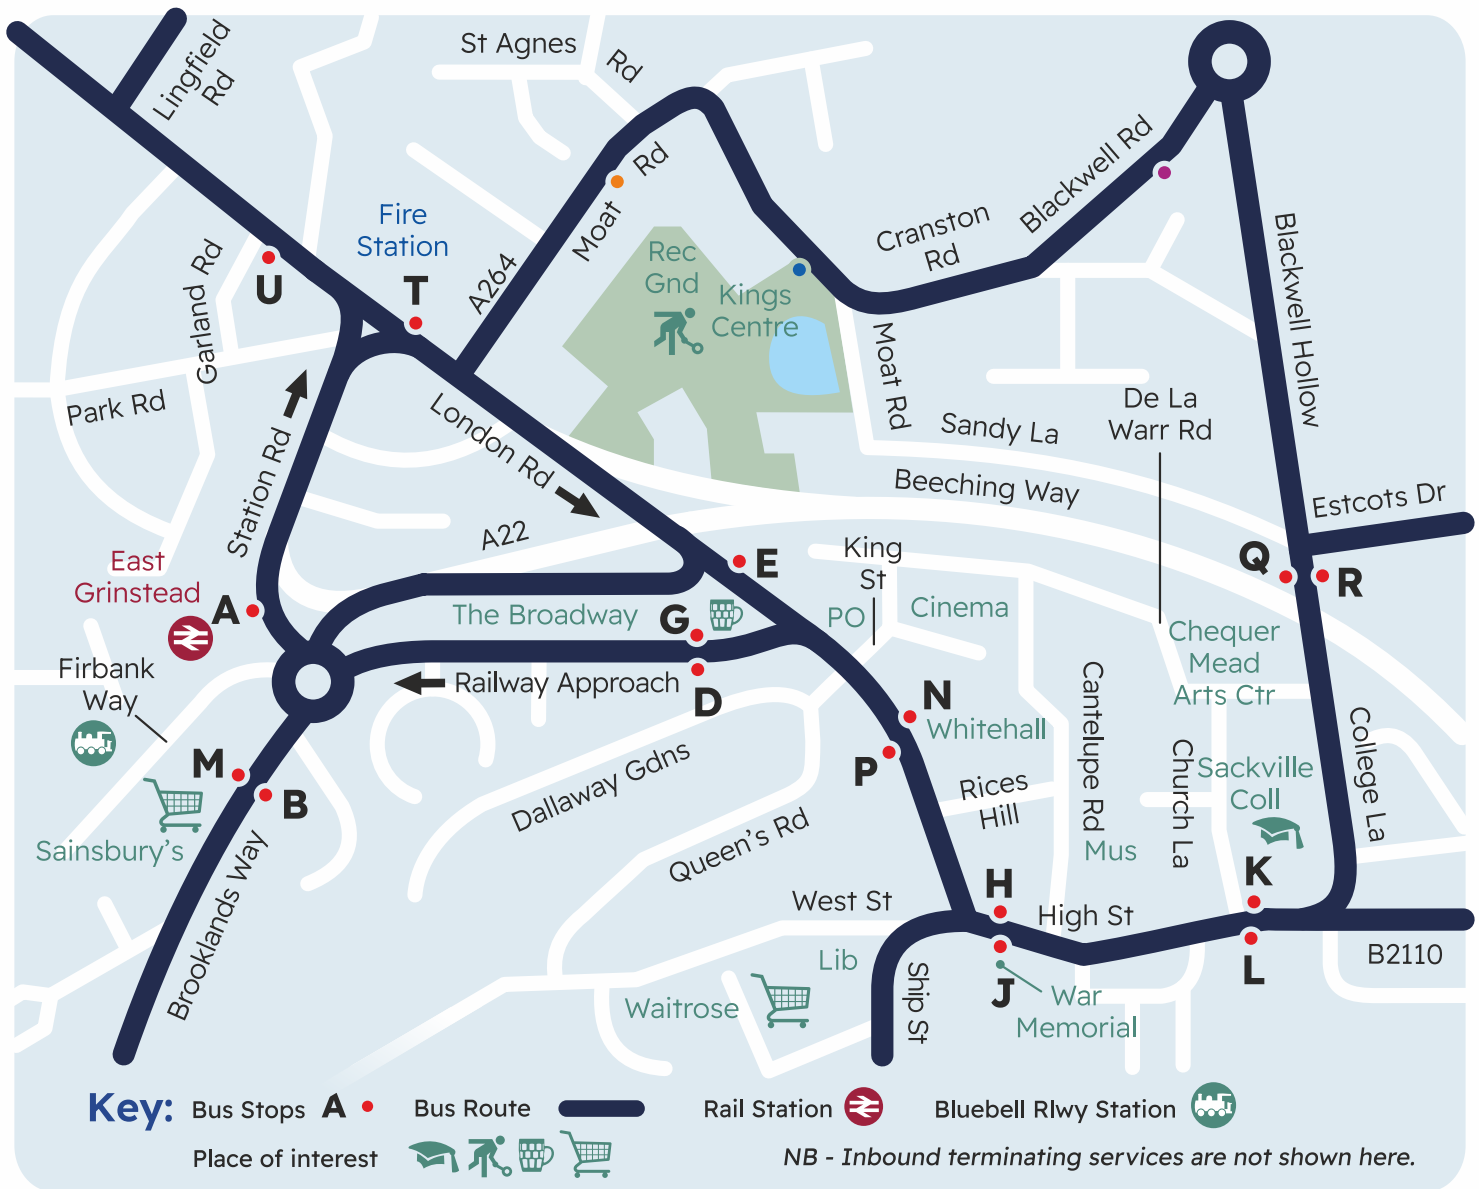

## Route and Destinations

## Where To Catch Your Bus in Dorking

Map key:

Bus Stops	A •	Rail Station	
Bus Route		Place of interest	
		Hospital	

### Route & Destinations Bus Stops

- |    |  |                                 |
|----|--|---------------------------------|
| 21 | North Holmwood, Beare Green, Newdigate, Parkgate, Charlwood, Ifield, Crawley.....  | <b>B, H, K, P &amp; R</b>       |
| 21 | London Road for Dorking Station, Box Hill, Headley, Leatherhead, Ashted, Epsom, Kiln Lane Sainsbury's...   | <b>S, Q, N, J &amp; A</b>       |
| 22 | Dorking Station, Chart Downs, Leigh, Charlwood, Hookwood, Horley, Gatwick Airport, Crawley.....  | <b>Q, N, J, G, 3 &amp; E</b>    |
| 22 | Westcott, Abinger Hammer, Holmbury St. Mary, Abinger Common.....   | <b>3, E, F, H, K, P &amp; S</b> |
| 32 | <i>(Suns &amp; Pub Hols only)</i> Dorking Station, Brockham, Strood Green.<br>Certain journeys only continue to Betchworth, Reigate and Redhill..... | <b>Q, N, J, G, 2 &amp; E</b>    |
| 32 | <i>(Suns &amp; Pub Hols only)</i> Westcott, Abinger Hammer, Gomshall, Shere, Albury, Chilworth, Shalford, Guildford                                  | <b>2, E, F, H, K, P &amp; S</b> |
| 93 | Dorking Station.....   | <b>S, Q, N, J &amp; G</b>       |
| 93 | Goodwyns, Holmwood Park, Beare Green, Capel, Kingsfold, Warnham, Broadbridge Heath, Horsham.....   | <b>1, E, F, H, K, P &amp; R</b> |