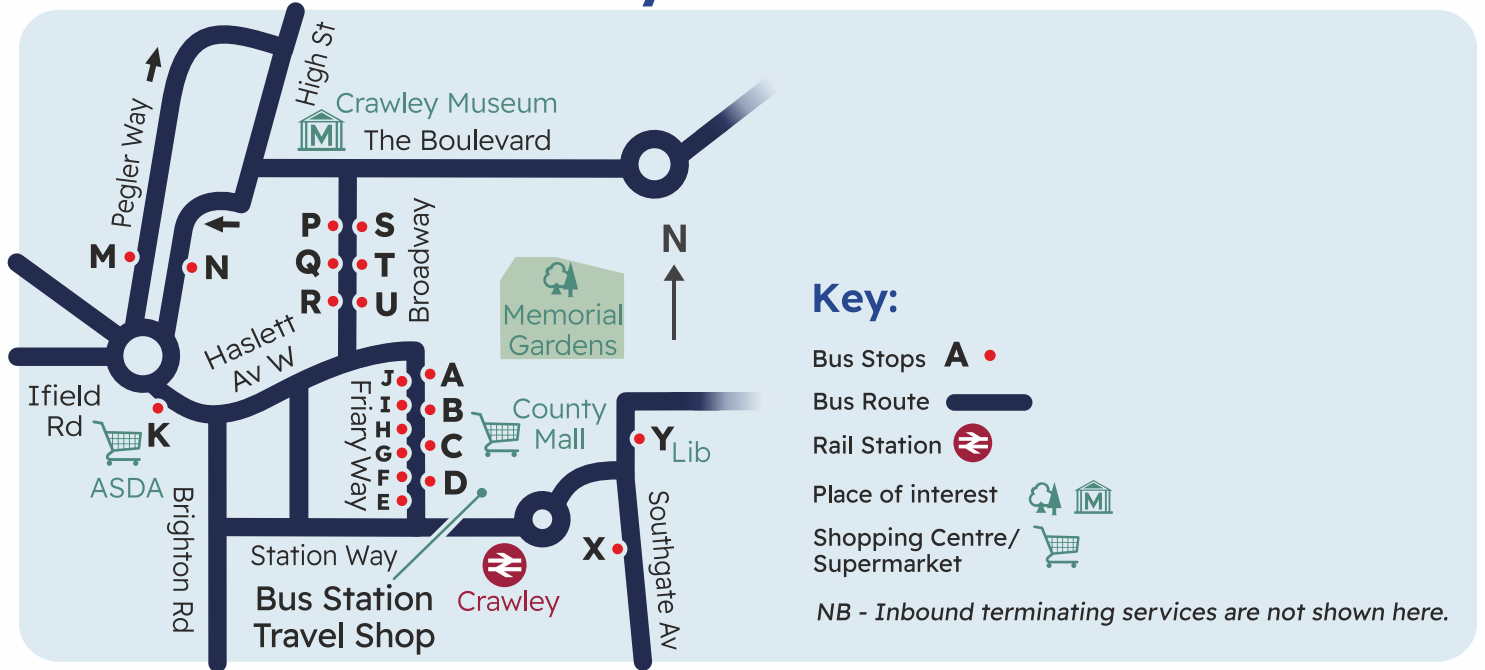

Buses from Crawley

Route and Destinations

Bus Stops