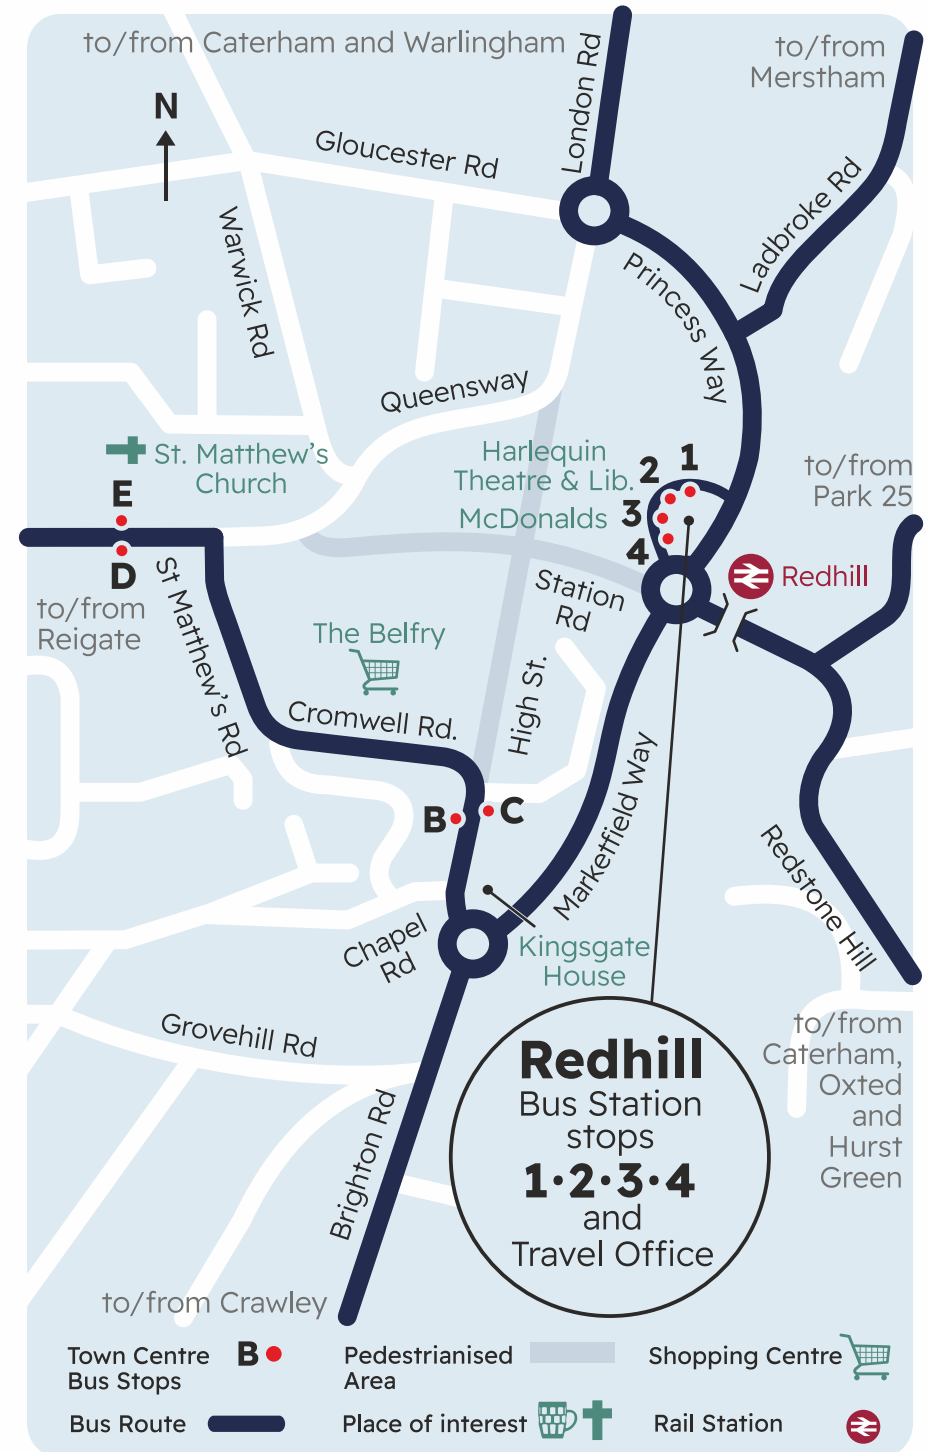

Bus Stops
32 (Suns & Pub Hols only - Certain journeys only) Reigate, Betchworth, Strood Green, Brockham, Dorking, Westcott, Abinger Hammer, Gomshall, Shere, Albury, Chilworth, Shalford, Guildford.....	2, B & D
100 Park 25 (Certain journeys only).....	1
100 East Surrey Hospital, Salfords, Westvale Park, Horley, Gatwick, Manor Royal, Crawley, Three Bridges, Maidenbower.....	2
400 Nutfield, Bletchingley, Godstone, Caterham, Caterham-on-the-Hill.....	1
400 East Surrey Hospital, Salfords, Horley, Gatwick, Crawley, Three Bridges, Copthorne, Felbridge, East Grinstead, Queen Victoria Hospital, Stone Quarry.....	2
410 Nutfield, Bletchingley, Godstone, Oxted, Hurst Green.....	1
411 East Surrey College, Merstham, Chaldon, Caterham, Caterham-on-the-Hill, Whyteleafe, Upper Warlingham, Warlingham, <i>Selsdon (Schooldays only)</i>....	E, C & 2
411 Reigate.....	2, B & D
420 Reigate, Lower Kingwood, Tadworth, Preston, Banstead, Belmont, Sutton	1, B & D
420 East Surrey Hospital, Salfords, Horley, Gatwick, Crawley.....	E, C & 2
424 Park 25.....	1
424 Reigate, Meadvale, Woodhatch, Dovers Green, Sidlow Bridge, Westvale Park, Horley, Smallfield, Burstow, Copthorne, Shipley Bridge, Gatwick Road North, Crawley.....	2
430 Northbound - Watercolour, South Merstham, Merstham.....	E, C & 4
430 Southbound - Earlswood, East Surrey Hospital, Whitebushes, Woodhatch, South Park, Reigate.....	3
435 Northbound - Frenches Road, South Merstham, Merstham.....	4
435 Southbound - Reigate, South Park, Woodhatch, Whitebushes, East Surrey Hospital, Earlswood.....	3, B & D
460 Reigate, Lower Kingswood, Walton-on-the-Hill, Tadworth, Preston, Tattenham Corner, Epsom.....	1, B & D
460 East Surrey Hospital, Salfords, Horley, Gatwick, Crawley.....	E, C & 2