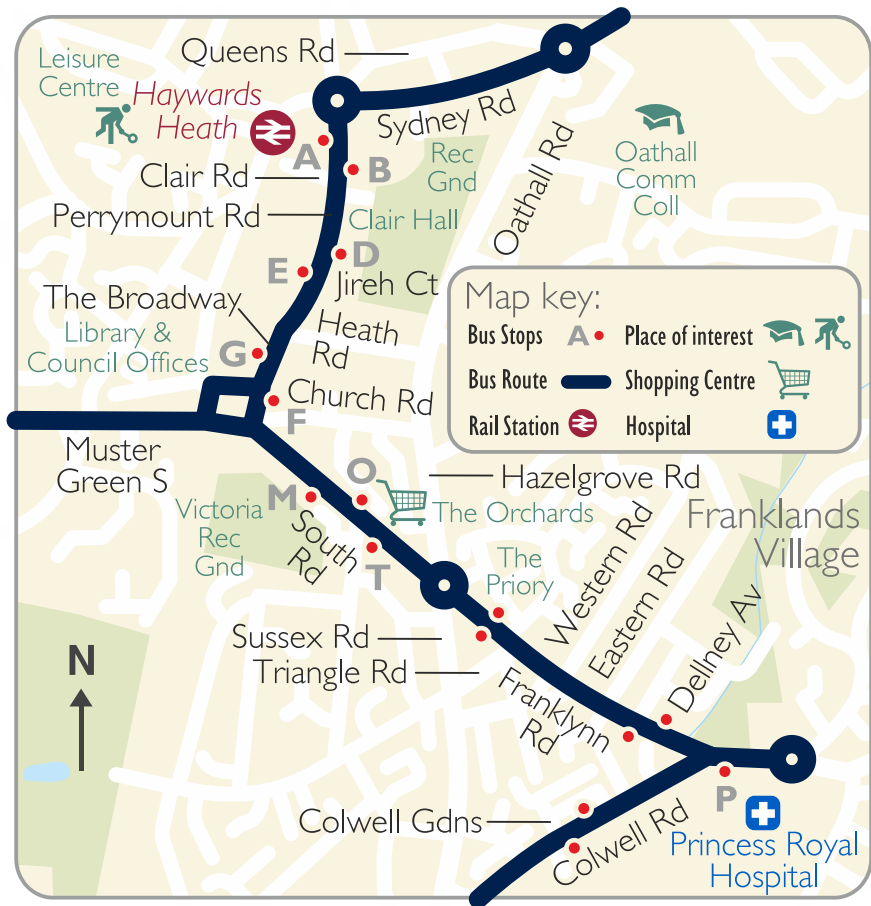

## Where To Catch Your Bus in Dorking

Map key:

Bus Stops	A •	Rail Station	
Bus Route		Place of interest	
		Hospital	

## Route and Destinations

## Route, Destinations & Bus Stops

- 270** Horsted Keynes, Danehill, Chelwood Gate, Wych Cross, Forest Row, Ashurst Wood, East Grinstead.....  
**P, T, M, G, E & A**
- 270** Princess Royal Hospital, Wivelsfield, Burgess Hill, Hassocks, Pyecombe, Patcham, Brighton, Old Steine, Churchill Square.....  
**B, D, F, O & P**
- 271** Princess Royal Hospital, Wivelsfield, World's End, Burgess Hill, Hassocks, Pyecombe, Patcham, Brighton, Old Steine, Royal Sussex County Hospital.....  
**B, D, F, O & P**
- 271** Cuckfield, Staplefield, Handcross, Pease Pottage, Crawley.....  
**P, T, M, G, E & A**
- 272** Princess Royal Hospital, Wivelsfield, World's End, Burgess Hill, Hassocks, Pyecombe, Patcham, Brighton, Old Steine, Royal Sussex County Hospital.....  
**B, D, F, O & P**
- 272** Lindfield, Ardingly, Turners Hill, Crawley Down, Copthorne, Three Bridges, Crawley.....  
**P, T, M, G, E & A**

# Where To Catch Your Bus at Langley Parade

**Route and Destinations** **Bus Stop**

<b>4/5</b> County Oak, Gatwick Airport.....	<b>B</b>
<b>4/5</b> Crawley Bus Station, Three Bridges, Pound Hill, Crabbet Park, Wakehams Green.....	<b>A</b>
<b>200</b> Manor Royal, City Place, Gatwick Airport.....	<b>B</b>
<b>200</b> Ifield, Gossops Green, Bewbush, <i>Horsham (certain journeys only)</i> .....	<b>C</b>
<b>300</b> Manor Royal, City Place, Gatwick Airport.....	<b>B</b>
<b>300</b> Ifield, Ifield West.....	<b>C</b>
<b>692</b> Crawley Bus Station.....	<b>A</b>
<b>692</b> Ifield, Holy Trinity School, St. Wilfrid's School.....	<b>C</b>