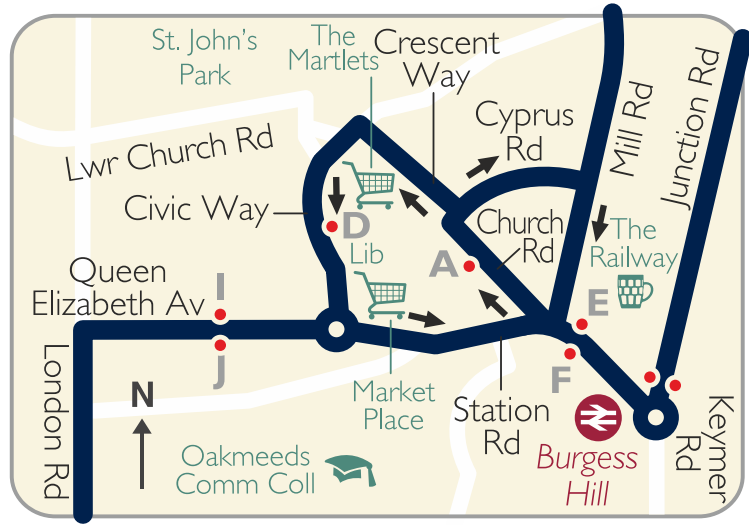

## Where To Catch Your Bus in Brighton

Map key:

- Bus Stops **A** ●
- Bus Route **—**
- Rail Station
- Place of interest
- Shopping Centre
- Hospital

### Route & Destinations

- 270** Patcham, Pyecombe, Hassocks, Burgess Hill, Princess Royal Hospital, Haywards Heath, Lindfield, Horsted Keynes, Danehill, Chelwood Gate, Wych Cross, Forest Row, Ashurst Wood, East Grinstead..... **E, D & A**
- 271** Patcham, Pyecombe, Hassocks, Burgess Hill, World's End, Wivelsfield, Princess Royal Hospital, Haywards Heath, Cuckfield, Staplefield, Handcross, Pease Pottage, Crawley..... **●, D & A**
- 272** Patcham, Pyecombe, Hassocks, Burgess Hill, World's End, Wivelsfield, Princess Royal Hosp., Haywards Heath, Lindfield, Ardingly, Turners Hill, Crawley Down, Copthorne, Three Bridges, Crawley..... **●, D & A**
- 273** Patcham, Pyecombe, Hassocks, Hurstpierpoint, Albourne, Sayers Common, Hickstead, Bolney, Warninglid, Handcross, Pease Pottage, Crawley..... **D & A**

## METROBUS

Map key:

- Rail Station 
- Bus Stops **A** •
- Place of interest 
- Bus Route 
- Shopping Centre 

## Where To Catch Your Bus in Dorking

Map key:

Bus Stops	A •	Rail Station	
Bus Route		Place of interest	
		Hospital	