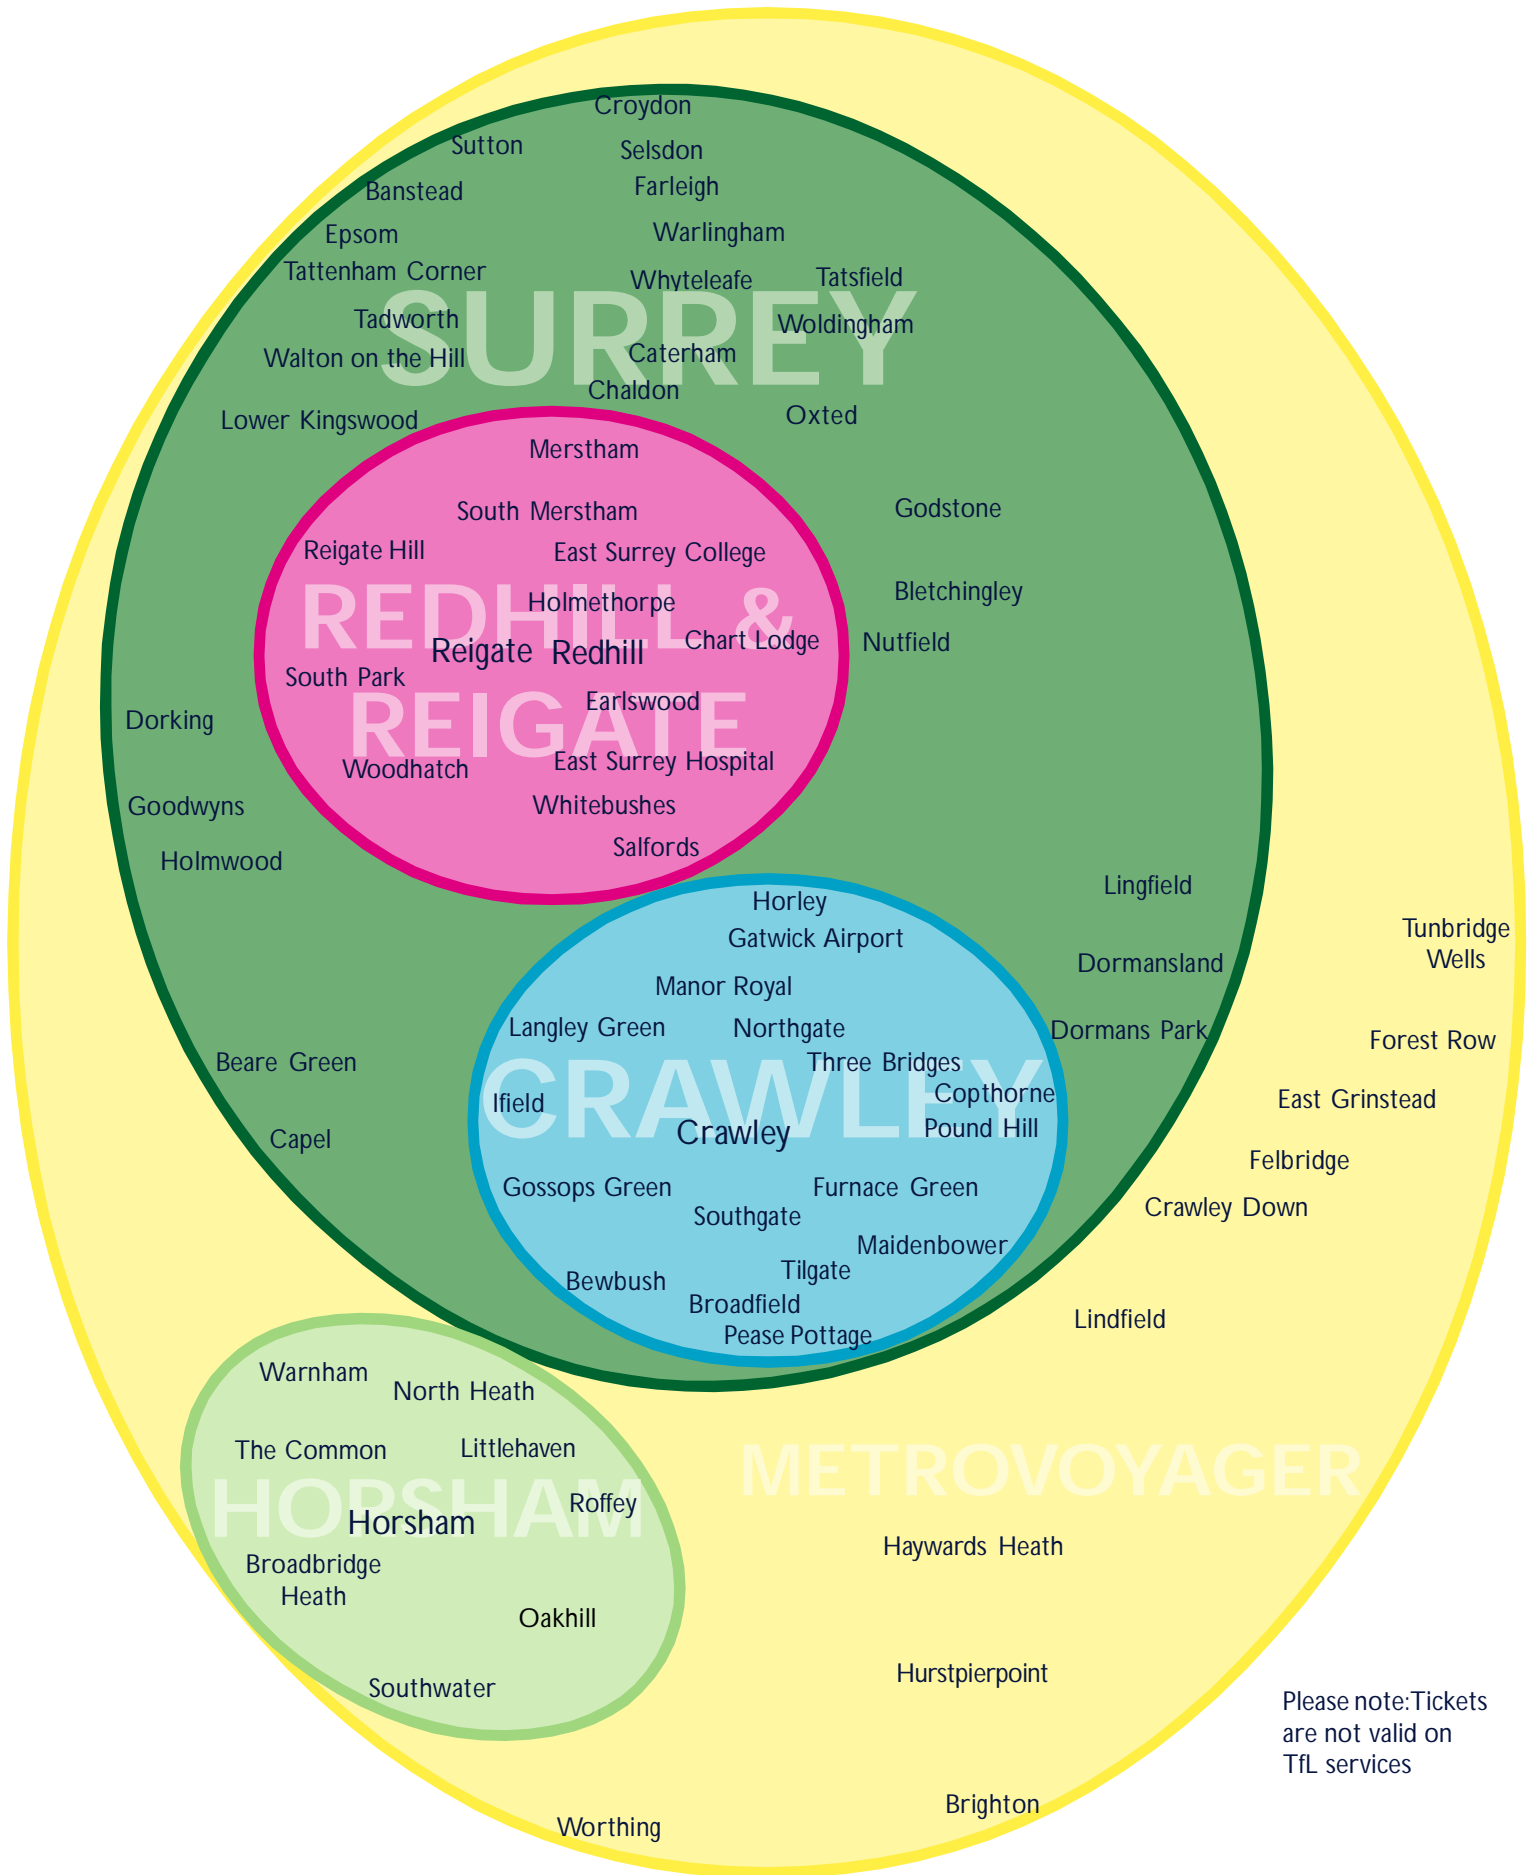

Metrorider and Metrovoyager Area Tickets

Please note: Tickets are not valid on TFL services

- Crawley Metrорider** - unlimited travel in the blue zone
- Horsham Metrорider** - unlimited travel in the light green zone
- Metrovoyager** - unlimited travel in all zones
- Redhill and Reigate Metrорider** - unlimited travel in the pink zone
- Surrey Metrорider** - unlimited travel in the dark green, pink and blue zones