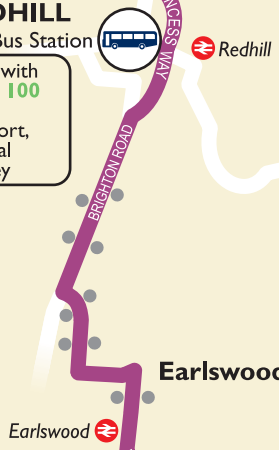

Where To Catch Your METROBUS ...in Watercolour and Nutfield Road

MERSTHAM
Delabole Road
435

REIGATE
Red Cross
435

REDHILL
Redhill Bus Station
Connect here with Fastway Route 100 to Horley, Gatwick Airport, Manor Royal and Crawley

- Route 435
- Bus stop
- Railway Station nearby

This map is not to scale
©.The Image Team & Metrobus Limited Sept. 2009