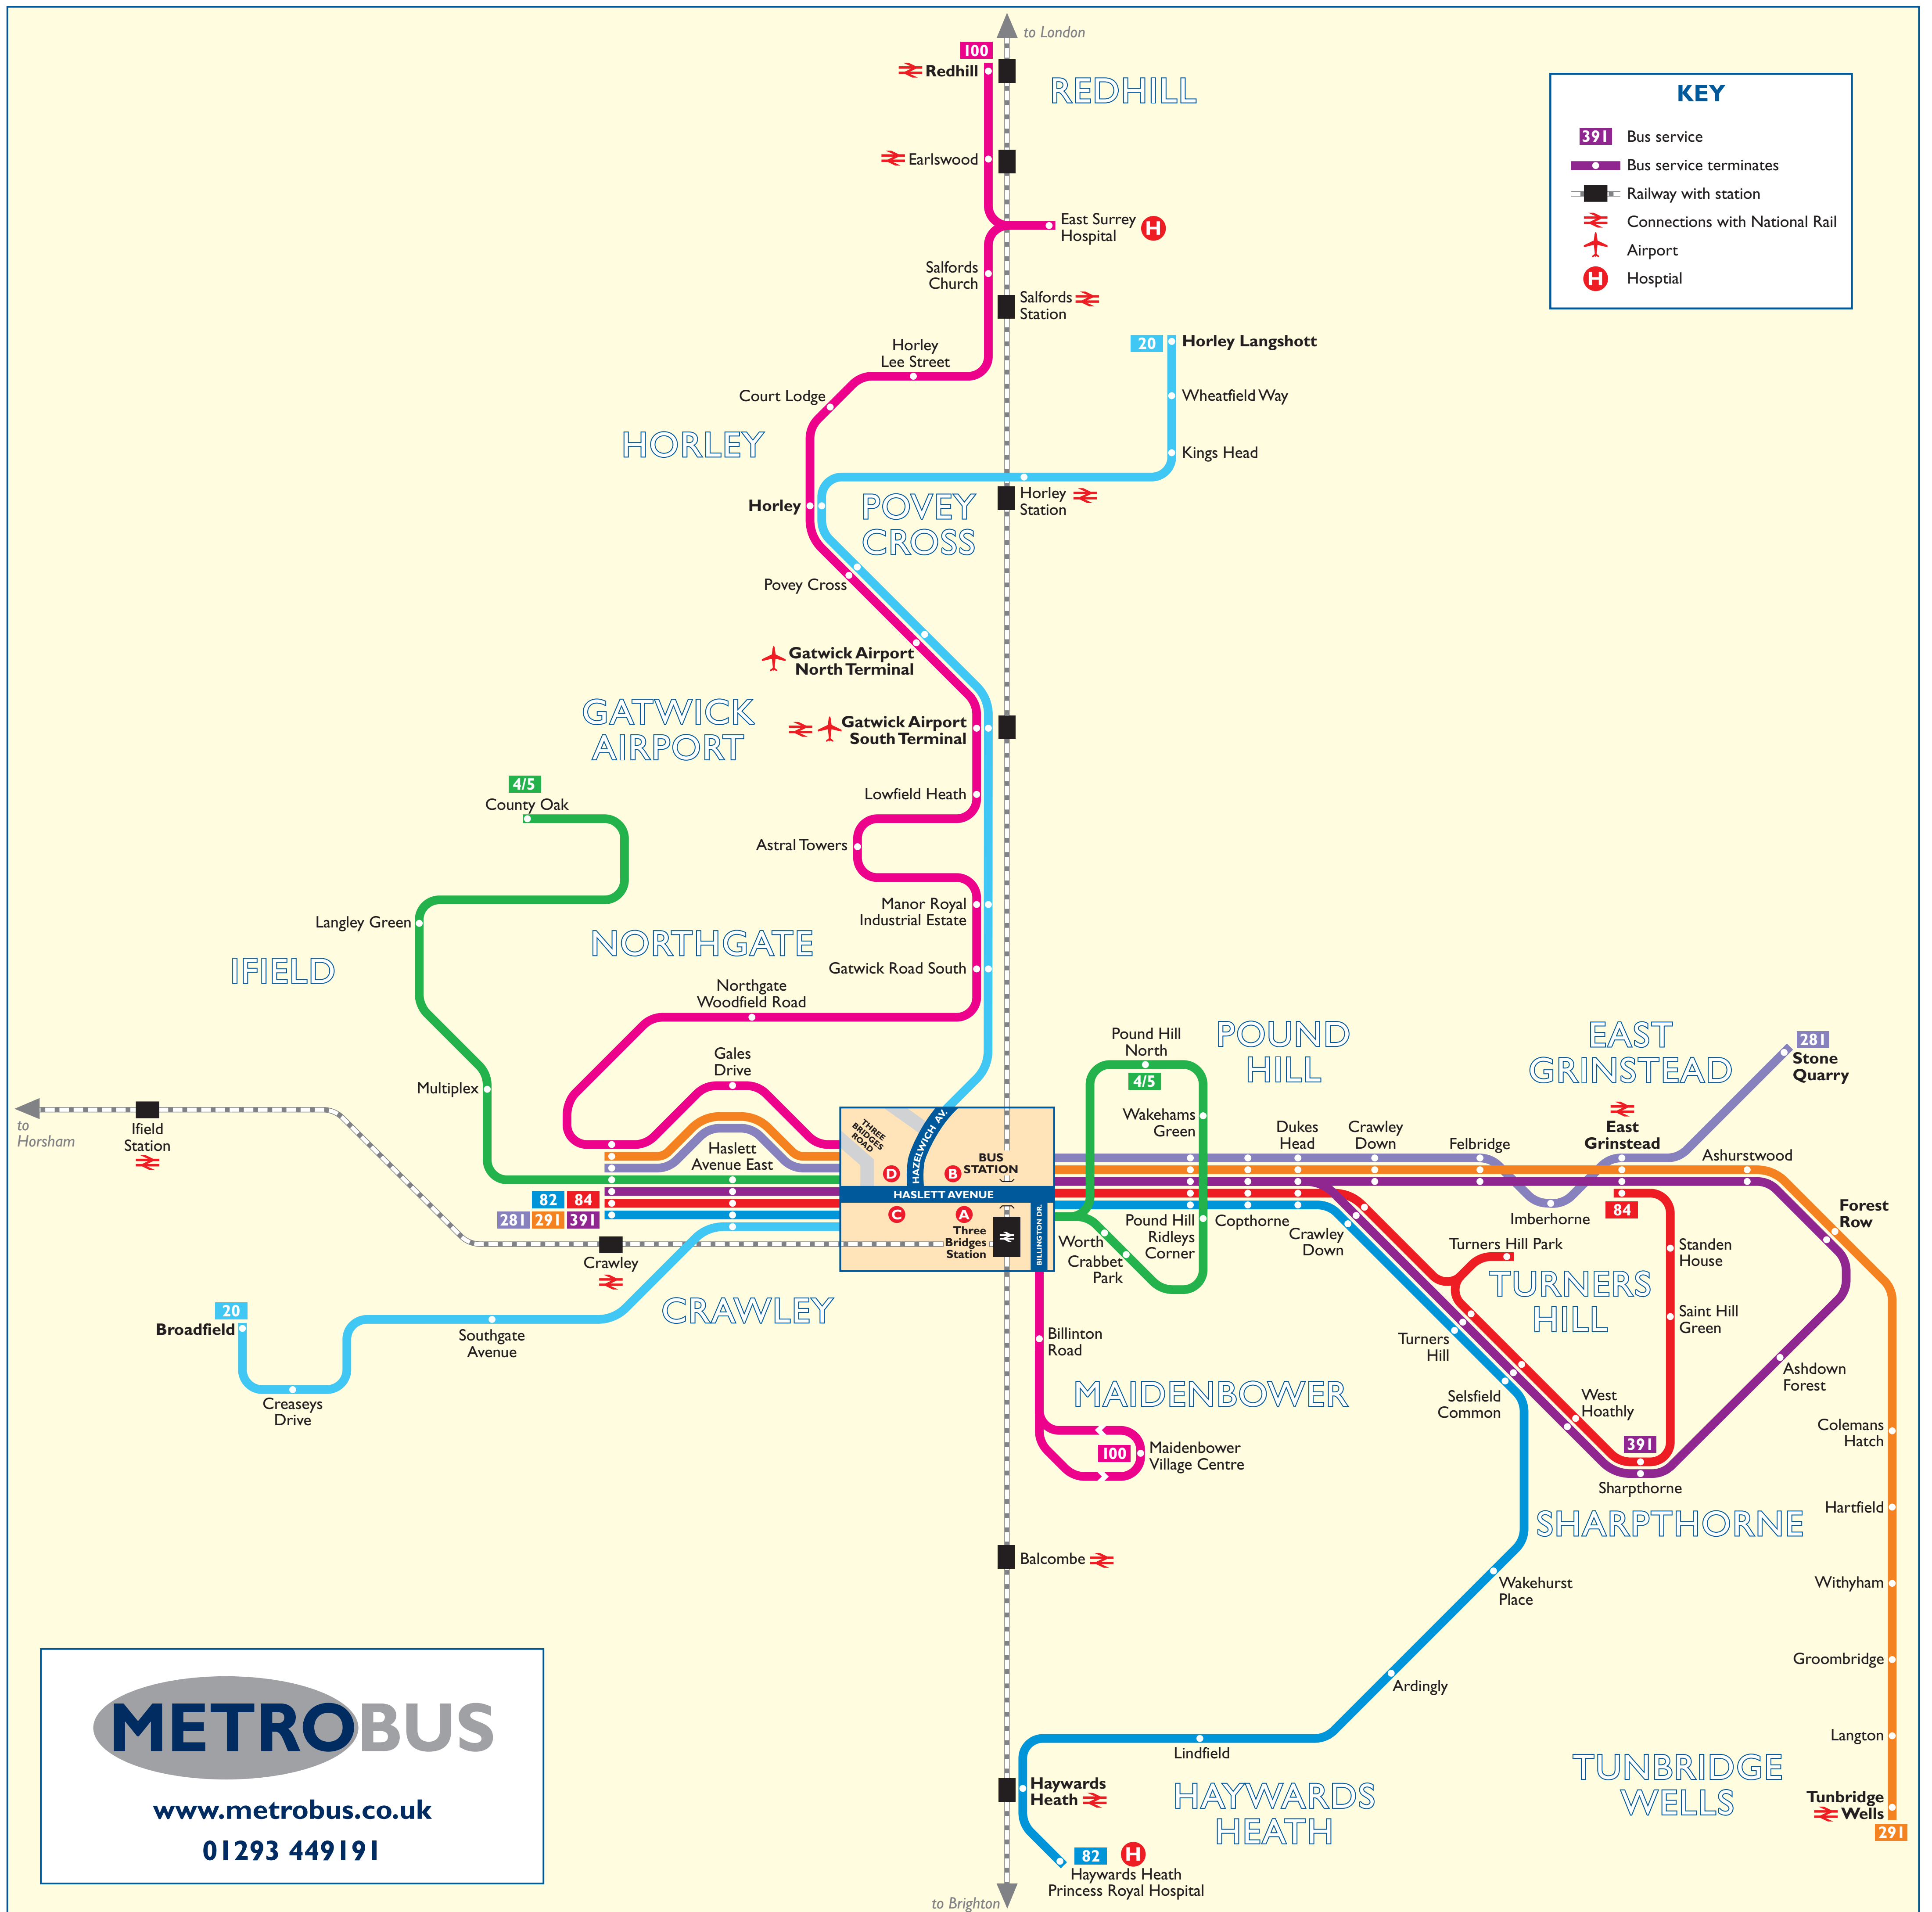

Buses from Three Bridges Station

Buses from Three Bridges

Bus service	Towards	Bus stops
4/5	County Oak	A
	Pound Hill	B
20	Broadfield	C
	Horley	D
82	Crawley	A
	Haywards Heath	B
84	Crawley	A
	East Grinstead	B
100	Maidenbower	B
	Redhill	A
281	Crawley	A
	East Grinstead	B
291	Crawley	A
	Tunbridge Wells	B
391 (Eves only)	Crawley	A
	Sharpthorne/West Hoathly	B

Destinations served by bus

Destination	Service no.
A	
Ardingly	82
Ashurstwood	291 391

Destination	Service no.
B	
Broadfield	20
C	
Colemans Hatch	291
Copthorne	82 84 281 291 391
County Oak	4 5
Court Lodge	100
Crabbet Park	4 5
Crawley Bus Station	4 5 82 84 100 281 291 391
Crawley Down	82 84 281 291 391
D	
Dunnings	84
Dukes Head	82 84 281 291 391
E	
Earlswood	100
East Grinstead	84 281 291 391
East Surrey Hospital	100
F	
Felbridge	281 291 391
Forest Row	291 391

Destination	Service no.
G	
Gales Drive	100
Gatwick Airport	20 100
Groombridge	291
H	
Hartfield	291
Haslett Avenue East	4 5 20 82 84 291 391
Haywards Heath	82
Horley	20 100
I	
Imberhorne	281
L	
Langley Green	4 5
Langshott	20
Langton	291
Lee Street	100
Lindfield	84
Lowfield Heath	100
M	
Maidenbower	100
Manor Royal, Industrial Estate	20 100
Multiplex	4 5
N	
Northgate	100
P	
Pound Hill North	4 5

Destination	Service no.
Pound Hill South	4 5
Povey Cross	20 100
Princess Royal Hospital	82
R	
Redhill	100
Ridleys Corner	4 5 82 84 281 291 391
S	
Saint Hill Green	84
Salfords	100
Selsfield Common	82 84 391
Sharpthorne	84 391
Southgate Avenue	20
Standen House	84
Stone Quarry	281
T	
Tunbridge Wells	291
Turners Hill Crown	82 84 391
Turners Hill Park	84
W	
Wakehams Green	4 5
Wakehurst Place	82
West Hoathly	84 391
Wheatfield Way	20
Withyham	291
Worth	4 5