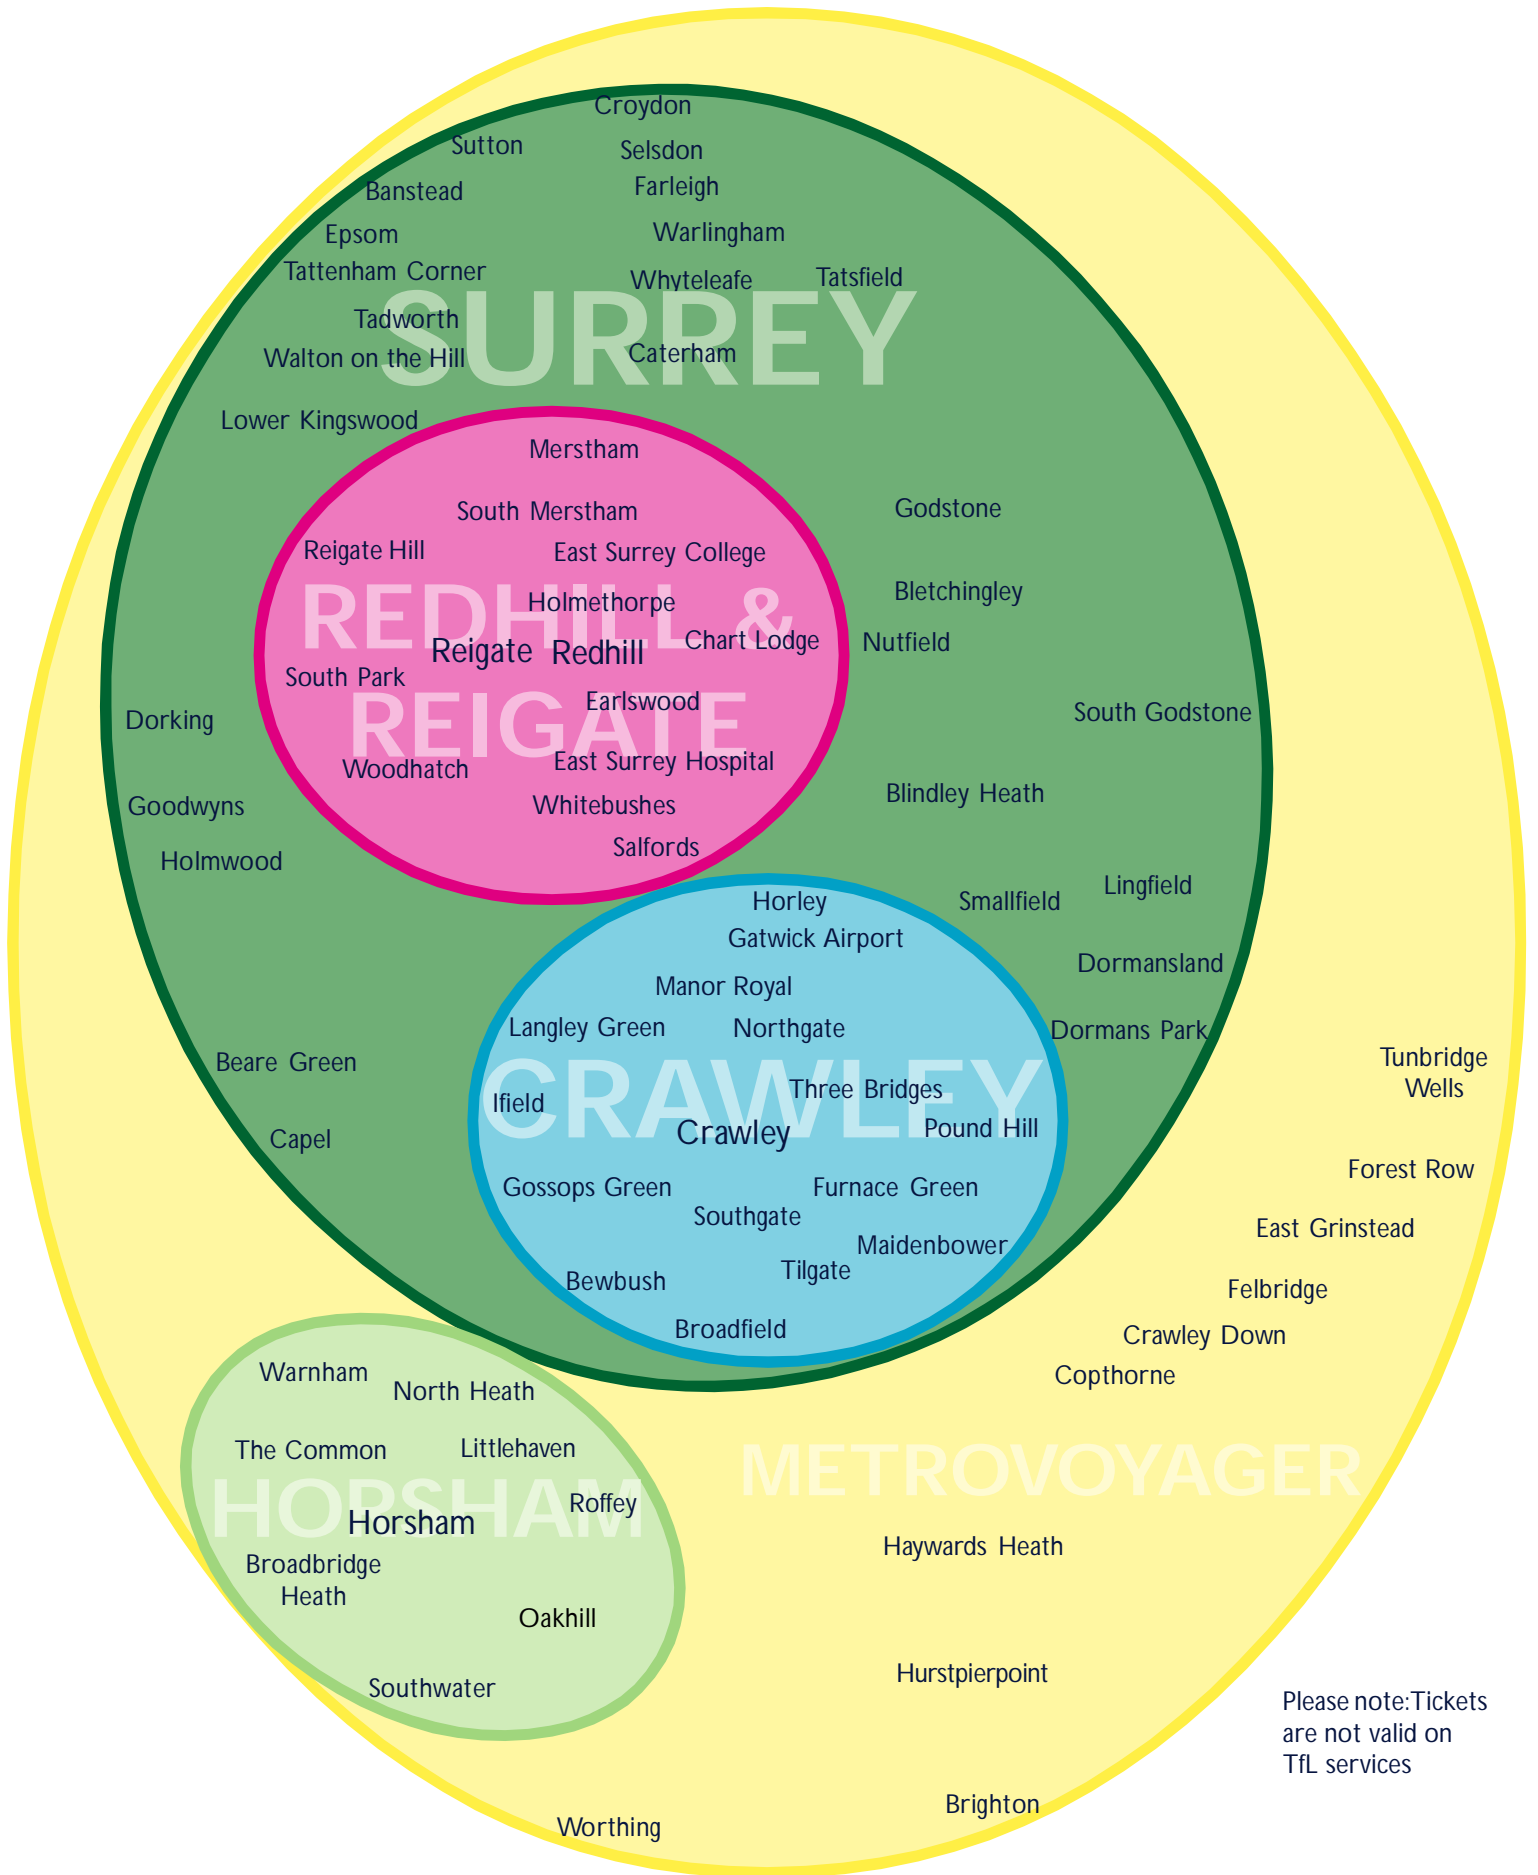

Metrorider and Metrovoyager Area Tickets

Please note: Tickets are not valid on TFL services

Crawley Metrорider - unlimited travel in the blue zone

Horsham Metrорider - unlimited travel in the light green zone

Metrovoyager - unlimited travel in all zones

Redhill and Reigate Metrорider - unlimited travel in the pink zone

Surrey Metrорider - unlimited travel in the dark green, pink and blue zones