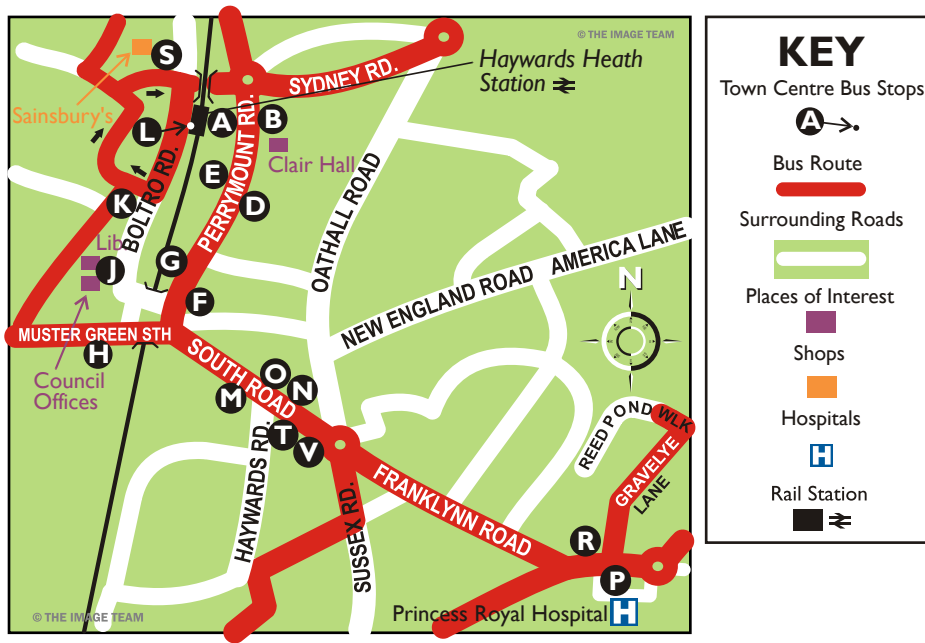

Where To Catch Your METROBUS ...in Haywards Heath

Route & Destinations

Bus Stops

81	Lindfield, Horsted Keynes, West Hoathly, Ardingly, Haywards Heath.....	P, T, M, G, E, A & S
82	Lindfield, Ardingly, Turners Hill, Crawley Down, Copthorne, Three Bridges, Crawley.....	P, T, M, G, E & A
86	Cuckfield, Bolney, Cowfold, Southwater, Horsham.....	P, T, M, G, E, A & L
89	Cuckfield, Bolney, Warminglid, Horsham.....	P, T, M, G, E, A & L
270	Horsted Keynes, Forest Row, Ashurst Wood, East Grinstead.....	P, T, M, G, E & A
271	Cuckfield, Handcross, Pease Pottage, Crawley.....	P, T, M, G, E, A & H
272	Cuckfield, Balcombe, Pound Hill, Three Bridges, Crawley.....	P, T, M, G, E, A & H

NB - Inbound services terminating at Haywards Heath are not shown here.

KEY: Routes no.s listed in **red** are main routes. Route no.s listed in **blue** are evening, Sunday or infrequent routes.