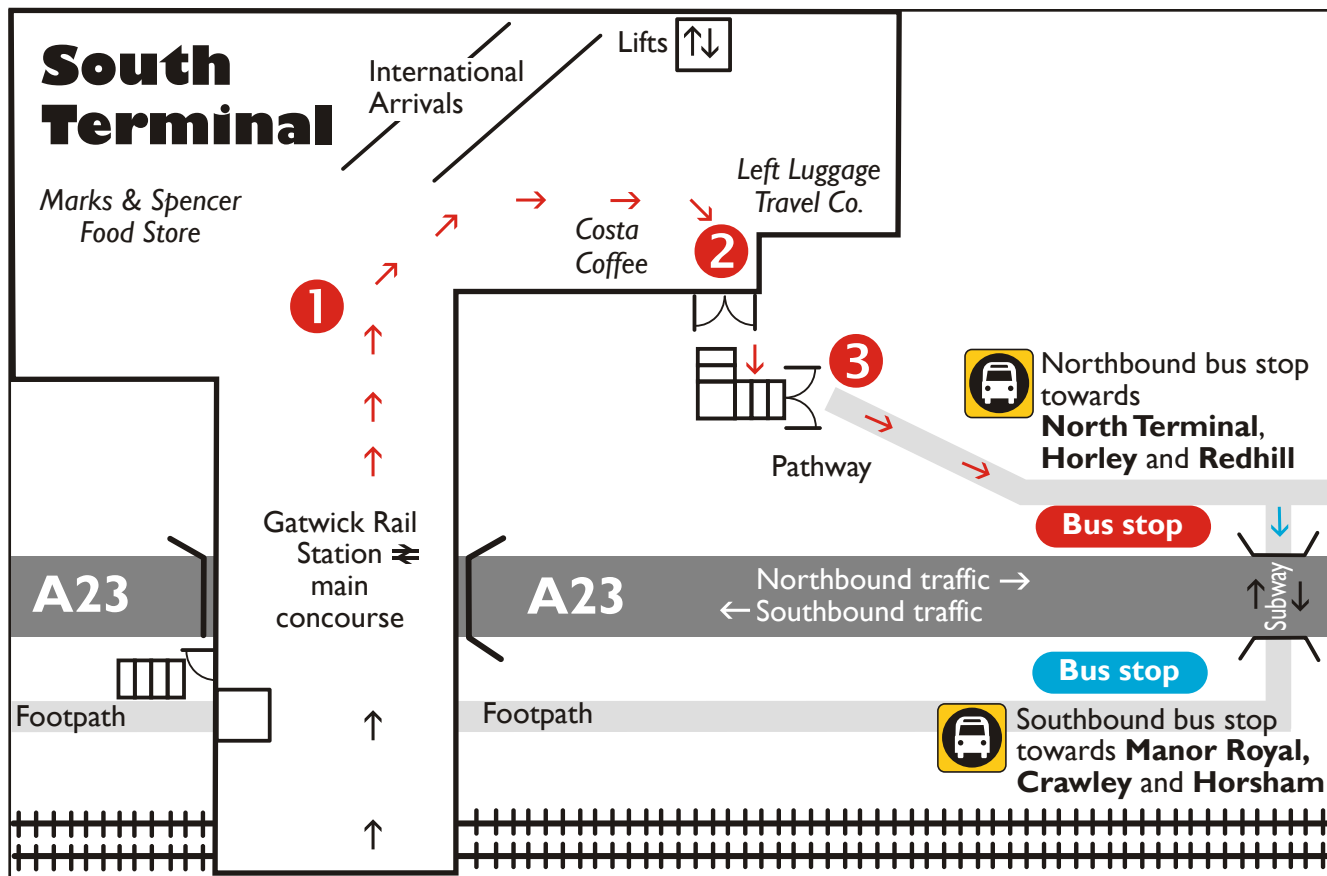

Where To Catch Your Bus... at Gatwick South Terminal

Buses towards North Terminal, Horley and Redhill (Northbound) Routes 7, 10, 20, 100, 200, 391, 491

Follow the red arrows → on the map.

- 1 Head into the Terminal and bear right.
- 2 Pass Costa Coffee on your right, then go through double doors and down the stairs.
- 3 Exit the double doors on your left and then follow the path that bears off to your right.

Buses towards Manor Royal, Crawley and Horsham (Southbound) Routes 7, 10, 20, 100, 200, 281

As above, then use the subway to access the bus stop.

Alternatively, from Check-In Zone L, walk down the Emergency Exit stairs next to the Swissport desk. At the bottom of the stairs, take the right hand door and turn right again to follow the footpath to the bus stop.

Disabled passengers: Lifts to the right of International Arrivals will take you down to the lower level. On alighting the lifts, exit the building and use the pelican crossing to cross the road. Turn to your left and follow the red arrows on the map from point 3 onwards. Use the subway to the left of the northbound stop to access the southbound stop.

Where To Catch Your Bus at Gatwick North Terminal

The bus stop is outside the ground level Terminal entrance.