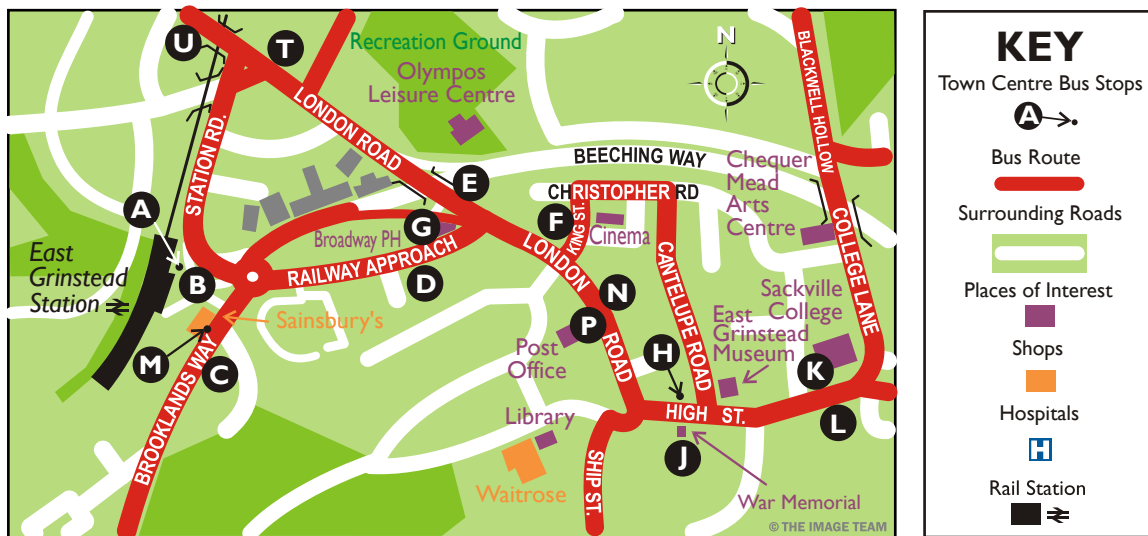

# Where To Catch Your **METRO**BUS ...in East Grinstead

## Route & Destinations

## Bus Stops

<b>84</b> Sharpthorne, West Hoathly, Turners Hill, Crawley Down, Copthorne, Three Bridges, Crawley.....	<b>J, P, D &amp; C</b>
<b>270</b> Forest Row, Chelwood Gate, Horsted Keynes, Lindfield, Haywards Heath.....	<b>A, E, N, H &amp; K</b>
<b>280</b> Herontye Estate.....	<b>A, E, N, H &amp; K</b>
<b>280</b> Queen Victoria Hospital, Stone Quarry Estate.....	<b>H, K, P, D &amp; A</b>
<b>281</b> Imberhorne, Felbridge, Crawley Down, Copthorne, Three Bridges, Crawley.....	<b>L, J, P, D &amp; C</b>
<b>281</b> Worsted Farm, Queen Victoria Hospital, Stone Quarry Estate.....	<b>M, A, E, N, H &amp; K</b>
<b>291</b> Felbridge, Crawley Down, Copthorne, Three Bridges, Crawley.....	<b>L, J, P, D, B &amp; U</b>
<b>291</b> Forest Row, Hartfield, Groombridge, Langton, Tunbridge Wells.....	<b>T, A, E, N, H &amp; K</b>
<b>391</b> Forest Row, Sharpthorne, West Hoathly, Turners Hill, Crawley Down.....	<b>T, A, E, N, H &amp; K</b>
<b>391</b> Felbridge, Crawley Down, Turners Hill, Copthorne, Three Bridges, Crawley.....	<b>L, J, P, D, B &amp; U</b>
<b>409</b> Worsted Farm, Queen Victoria Hospital, Stone Quarry, Godstone, Caterham, Selsdon, Croydon..	<b>A, E, N, H &amp; K</b>
<b>491</b> Felbridge, Crawley Down, Copthorne, Three Bridges, Crawley, Gatwick Airport.....	<b>L, J, P, D, B &amp; U</b>
<b>473</b> Standen House (NT), Kingscote Stn. (Bluebell Railway).....	<b>A, L &amp; J</b>

NB - Inbound services terminating at East Grinstead are not shown here.

**KEY:** Routes no.s listed in **red** are main routes. Route no.s listed in **blue** are evening, Sunday or infrequent routes.