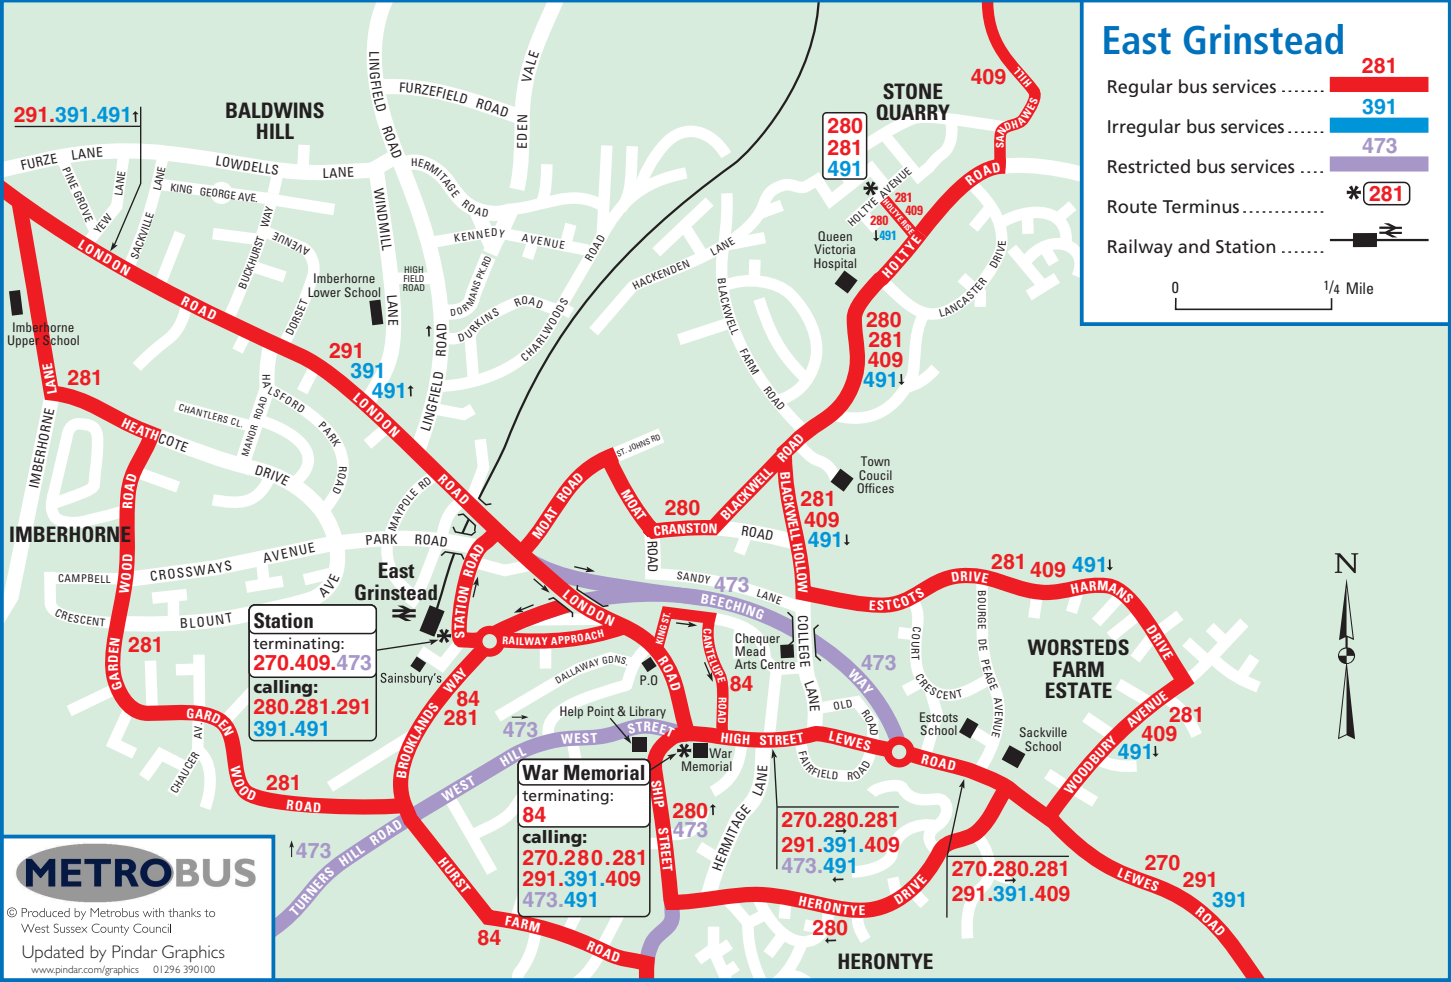

East Grinstead

Regular bus services	281
Irregular bus services	391
Restricted bus services	473
Route Terminus	* 281
Railway and Station	

0 1/4 Mile

Station
 terminating:
270.409.473
 calling:
280.281.291
391.491

War Memorial
 terminating:
84
 calling:
270.280.281
291.391.409
473.491

270.280.281
291.391.409
473.491

270.280.281
291.391.409

METROBUS

© Produced by Metrobus with thanks to West Sussex County Council

Updated by Pindar Graphics
 www.pindar.com/graphics 01296 390100